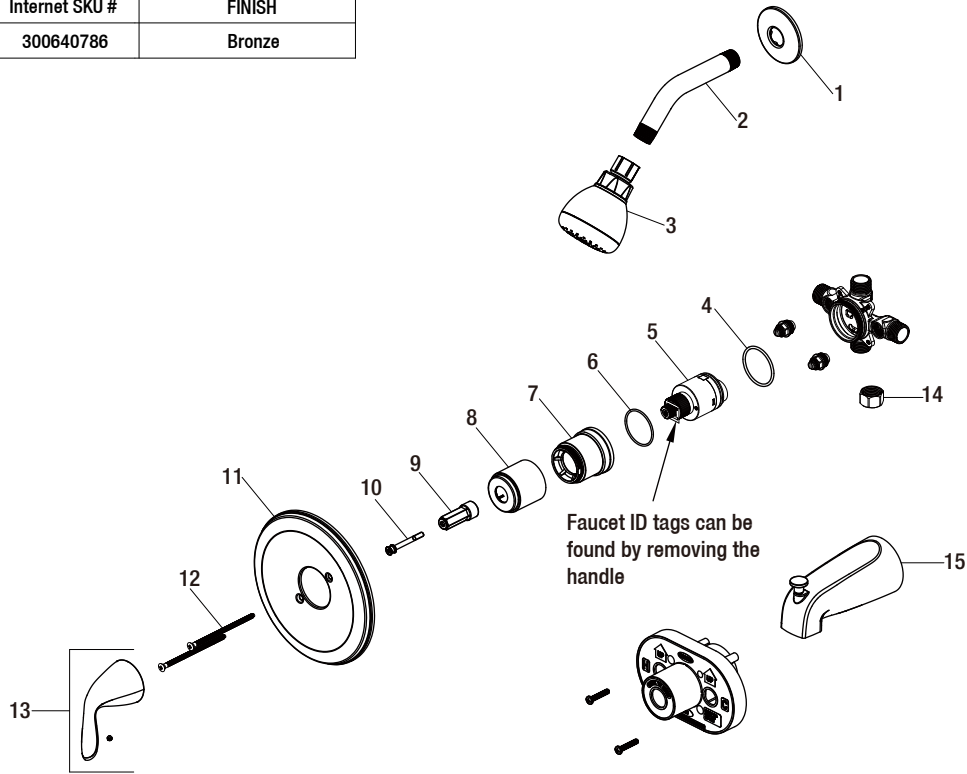

## Replacement Parts List

Constructor 1-Handle 1-Spray Tub and Shower Faucet in Bronze

MODEL	Internet SKU #	FINISH
HD873X-8527D	300640786	Bronze

Many replacement parts can be purchased online or at your local store. Please use the table below to identify the part SKU number needed, go to [HOMEDEPOT.COM](http://HOMEDEPOT.COM), and check for online and store availability. If you can't find the part you are looking for, please call 1-855-HD-GLACIER.

Part	Description	Part #	Internet SKU #	Store SKU #
1	Shower flange	RP3804627D		
2	Shower arm	RP3801927D		
3	Shower head	RP3832527D		
4	O-ring	RP60101		
5	Cartridge	RP20075	202666286	270530
6	O-ring	RP60091		
7	Bonnet	RP7043701		
8	Sleeve	RP8054027D		

Part	Description	Part #	Internet SKU #	Store SKU #
9	Inverter	RP70556		
10	Screw	RP50188		
11	Escutcheon	RP8059427D		
12	Escutcheon screw	RP5019727D		
13	Handle assembly	RP1352327D		
14	Plug	RP70365		
15	Spout	RP3301927D		