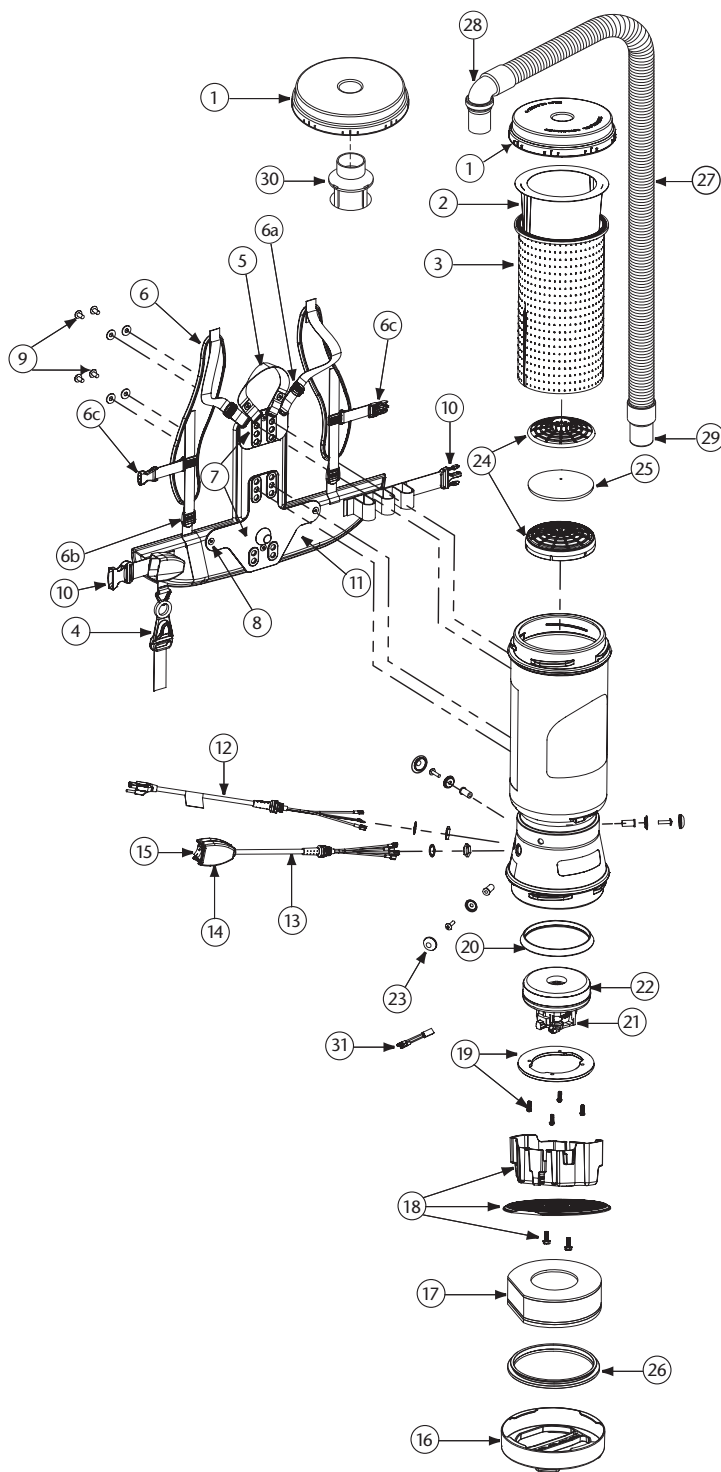

MEGAVAC PARTS

No.	Product Name	Qty	List Price
1	100320 Twist Cap (Black)	1 ea.	\$ 34.10
2	100331 Intercept Micro Filter	10/pk	20.80
3	100565 Micro Cloth Filter	1 ea.	29.60
4	102604 Cord Holder	1 ea.	8.77
5	101737 Carry Handle w/Rivet and Washer Set	1 set	8.54
6	100356 Shoulder Strap Assembly (includes: #6a, 6b, 6c)	1 set	17.05
6a	100358 Shoulder Strap Plastic Adjustment Buckle (Top)	1 ea.	.99
6b	100357 Shoulder Strap Plastic Adj. Buckle (Bottom)	1 ea.	.99
6c	103627 Sternum Strap Buckles (Latch and Keeper)	1 set	2.10
7	105046 Backplate (includes: #8)	1 ea.	26.24
8	100375 Barrel Nut Connection Set for Backplate (Repl.)	1 set	5.90
9	100374 Backplate Connection Set: 4 Screws w/Washers, Stand Offs	1 set	13.11
10	106719 Waist Belt Keeper and Latch	1 ea.	11.89
11	100359 Waist Belt (includes: #10)	1 ea.	39.34
	100354 Strap Assembly Complete (includes: #6, 11)	1 set	52.47
	103166 Backplate System Complete (inc: #4,5,6,7,9,11)	1 set	65.58
12	100641 Power Cord Assembly	1 set	19.03
13	101610 Switch Cord Assembly (includes: #14, 15)	1 set	36.73
	101714 Switch Cord w/Crimps	1 ea.	16.28
14	101472 Switch Box w/Velcro and New Lamb Switch	1 set	23.60
	106287 Switch Box w/Velcro and Screws	1 ea.	17.61
15	106066 On/Off Switch (must use with #106287)	1 ea.	7.14
16	105070 Bottom Twist Cap (Black)	1 ea.	39.34
17	100597 Sound Muffler	1 ea.	28.97
18	105044 Motor Shroud/Diffuser w/Screw Set: 2 Screws	1 set	22.48
19	100335 Motor Compression Ring w/Screws	1 set	11.15
	100378 Compression Ring Screw Set: 4 Screws	1 set	2.95
20	100014 Tetraseal	1 ea.	11.81
21	105164 Carbon Brush Set for MegaVac (Domel Motor)	1 set	20.98
	101720 Carbon Brush Set for MegaVac (Ametek Motor)	1 set	20.98
22	105162 Motor/Fan (120V) w/Crimps for MegaVac	1 set	118.04
	100379 Motor Ground and Wire Clamp Set w/Screws	1 set	5.90
	100380 Motor Crimp Set: 4 Female, 4 Male, Ground Crimp Connector	1 set	10.49
23	100368 Motor Mounting System Set: 3 Well Nuts, 3 Bolts, 3 Washers, 3 Covers	1 set	13.11
24	100030 Dome Filter w/Foam Media	1 ea.	7.88
25	100343 Foam Filter Media for Dome Filter	1 ea.	1.32
	101220 High Filtration Disk (optional)	2/pk	10.59
26	104998 Bottom Twist Cap Gasket	1 ea.	9.18
27	103048 Static-Dissipating Hose w/Cuffs (Black)	1 ea.	24.93
28	101928 Replacement Double Swivel Elbow Cuff (Black)	1 ea.	9.06
29	100694 Replacement Swivel Cuff (Black) 1 1/2"	1 ea.	5.39
30	101543 Filter Guard (Optional)	1 ea.	9.47
31	107294 Thermal Protector	1 ea.	14.39
	101678 50' Extension Cord (Not Shown)	1 ea.	32.60