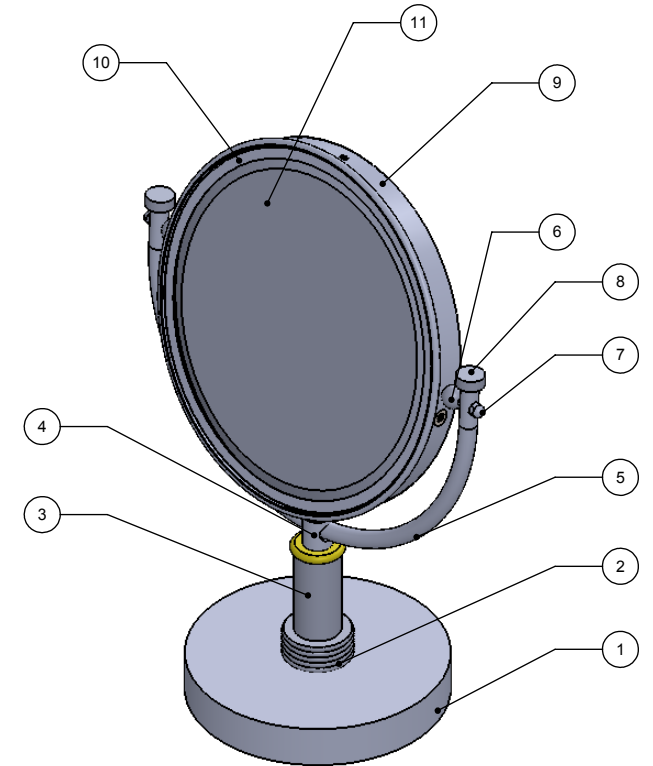

ITEM NO.	P/N	DESCRIPTION	QTY.
1	BSRD-5.5	BASE	1
2	RGGVT	HUB	1
3	TU1-2	TUBE	2
4	FTTDS	SUPPORT ROD	1
5	MRUBT-8	MIRROR RING	1
6	BL1TL-12	BALL	2
7	CN8-32	NUT	2
8	CARD-58	CAP	2
9	MROR34-8	OUTSIDE FRAME	1
10	MRIN34-8	INSIDE FRAME	1
11	MIRROR	MIRROR	1

UNLESS OTHERWISE STATED

.X	±.3mm
.XX	±.15mm
.XXX	±.008mm

COPYRIGHT © Allied Brass 2016

THIRD ANGLE PROJECTION

DRAWN	4/8/2016	I.M	MATERIAL:	BRASS	FINISH	TBD
CHECKED	4/8/2016	P.D	DESCRIPTION:		QUANTITY	TBD
APPROVED	4/8/2016	R.A	8 Inch Vanity Top Make-Up Mirror		DRAWING No.	REV
					DM-4G	0
				SCALE	1:4	SHEET: 01 A4