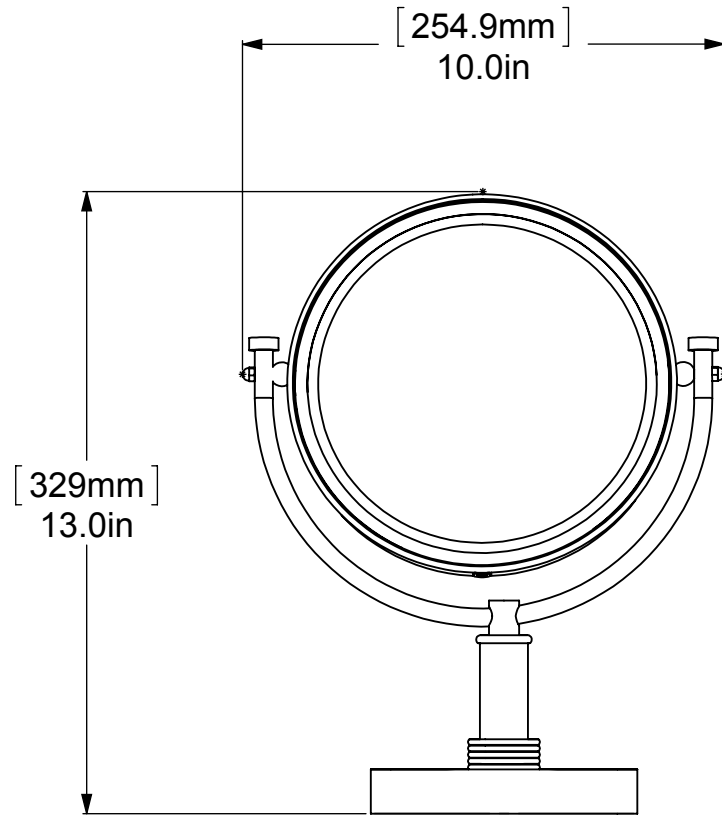

ITEM NO.	P/N	DESCRIPTION	QTY.
1	BSRD-5.5	BASE	1
2	RGGVT	HUB	1
3	TU1-2	TUBE	2
4	FTTDS	SUPPORT ROD	1
5	MRUBT-8	MIRROR RING	1
6	BL1TL-12	BALL	2
7	CN8-32	NUT	2
8	CARD-58	CAP	2
9	MROR34-8	OUTSIDE FRAME	1
10	MRIN34-8	INSIDE FRAME	1
11	MIRROR	MIRROR	1

UNLESS OTHERWISE STATED

.X	±.3mm
.XX	±.15mm
.XXX	±.008mm

COPYRIGHT © Allied Brass 2016

THIRD ANGLE PROJECTION

DRAWN	4/8/2016	I.M	MATERIAL:	BRASS	FINISH	TBD
CHECKED	4/8/2016	P.D	DESCRIPTION:		QUANTITY	TBD
APPROVED	4/8/2016	R.A	8 Inch Vanity Top Make-Up Mirror		DRAWING No.	REV
					DM-4G	0
				SCALE	1:4	SHEET: 01 A4