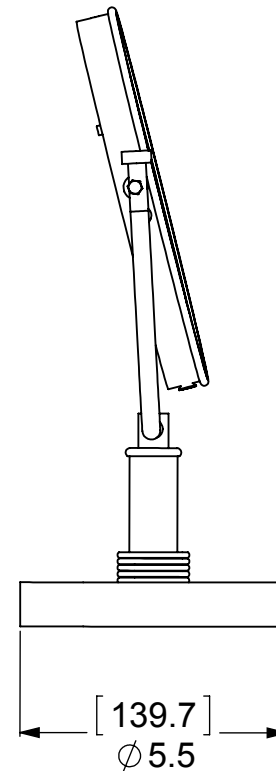

ITEM NO.	P/N	DESCRIPTION	QTY.
1	BSRD-5.5	BASE	1
2	RGGVT	HUB	1
3	TU1-2	TUBE	2
4	FTTDS	SUPPORT ROD	1
5	MRUBT-8	MIRROR RING	1
6	BL1TL-12	BALL	2
7	CN8-32	NUT	2
8	CARD-58	CAP	2
9	MROR34-8	OUTSIDE FRAME	1
10	MRIN34-8	INSIDE FRAME	1
11	MIRROR	MIRROR	1

UNLESS OTHERWISE STATED

.X	±.3mm
.XX	±.15mm
.XXX	±.008mm

COPYRIGHT © Allied Brass 2016

THIRD ANGLE PROJECTION

DRAWN	4/8/2016	I.M	MATERIAL:	BRASS	FINISH	TBD
CHECKED	4/8/2016	P.D	DESCRIPTION:		QUANTITY	TBD
APPROVED	4/8/2016	R.A	8 Inch Vanity Top Make-Up Mirror		DRAWING No.	REV
					DM-4G	0
				SCALE	1:4	SHEET: 01 A4