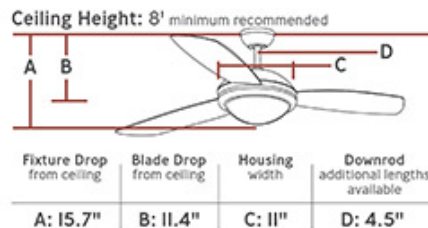

3DIR52RBD-V1: 52" Discus Trio - Roman Bronze

Specification Images:

Collection: Discus Trio

UPC #:014817583175

Finish: Roman Bronze (RB)

Blade Finish: Bronze

Blade Finish 2: American Walnut

Dimensions:

Diameter:	52"
Weight:	19.8 lbs.
Reverse Switch:	Remote Controlled
Rev. Switch Location:	Remote Transmitter
Motor Size:	172.0 X 20.0
Diameter of Housing:	11.0
Capacitor Value:	4.5uF 350V 105?
Lead Wire Length:	78 inches
Light Kit Included:	Yes
Remote Included:	Wall / Hand Remote
Location of Receiver:	Canopy
Remote Group(s):	

Bulbs:

1 - LED Integrated Array 18w 120v - included

Features:

- Flush mount hardware is included
- This advanced LED technology is carefully designed and selected to consist of the highest quality LED chipsets for superior performance and reliability.
- Remote included for easy operation
- Integrated LED fixtures that meet the high efficacy LED standards set forth in Title 24 and are listed in the California Energy Commission Appliance database.

Material List:

3 Blade - Plywood - Undefined

Safety Listing:

Safety Listed for Damp Locations

Instruction Sheets:

English (3DIR52XXD-V1-CUL-ENG)
French (3DIR52XXD-V1-CUL-CF)