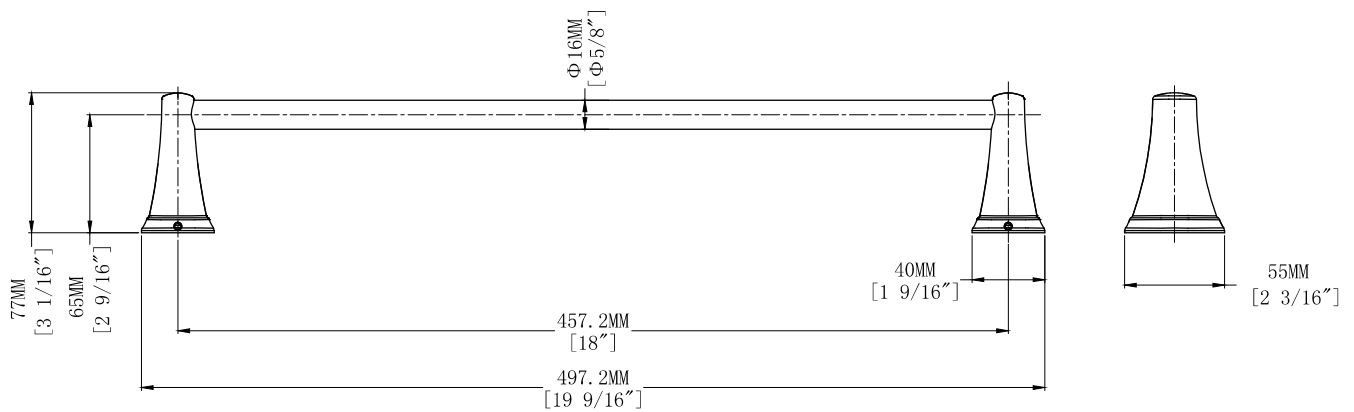

Glacier Bay Treyburn 18" Towel Bar

MODEL	STORE SKU#	FINISH
BZ401100CP		Chrome

**INSTALLATION DIMENSIONS**