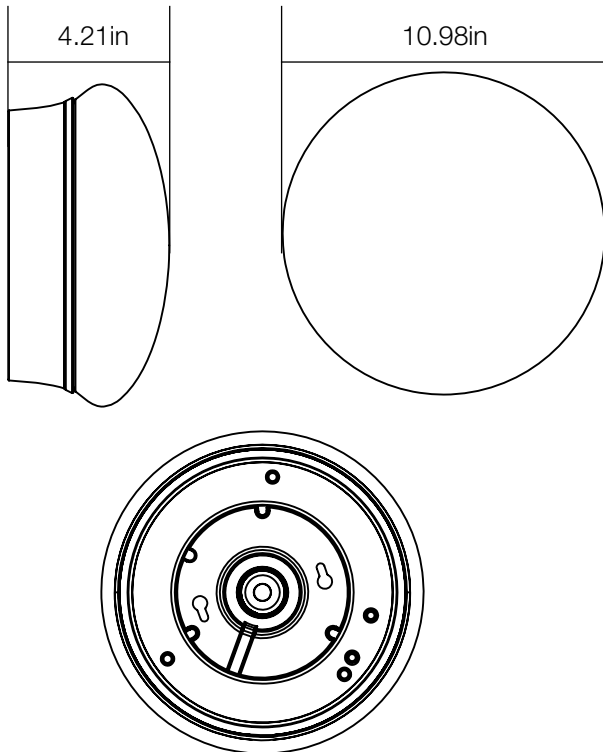

PRODUCT SPECIFICATIONS

11 in LED Heavy Spin Light®

54652143
SKU# 1003943040

SPECIFICATIONS

Model Number	54652143
SKU	1001258405
OSMID	205790078
Power	22W
AC Voltage, Frequency	120V, 60 Hz
Color Temp (nom.)	4000K
Operation Temp	-4°F ~ 113°F
CRI	80
Lumen Output (min.)	1600 lm
Dimming	NO
Lifetime Rating	L70/50000Hrs
Efficacy	72.7lm/watt

PACKAGING

Weight (±0.5 lb)	1.38 lbs
Size (L x W x H) (±0.1 in)	10.98in x 10.98in x 4.21in
Box Dimensions	12.13in x 4.80in x 12.20in
Gross Weight	2.18 lbs
UPC	849489000138

ADVANTAGES

- Equivalent to (1) 100 Watt Light Bulb
- 50,000 Hours of Continuous Use
- UL Rated for Damp or Dry Location
- 5 Years Warranty
- US Patents – 9,541,270, 9,5000,352