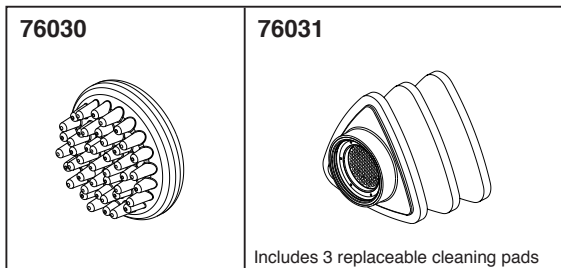

### Shower Wand Spray Patterns

Full Body Spray

Soft Waterfall Spray

Pause