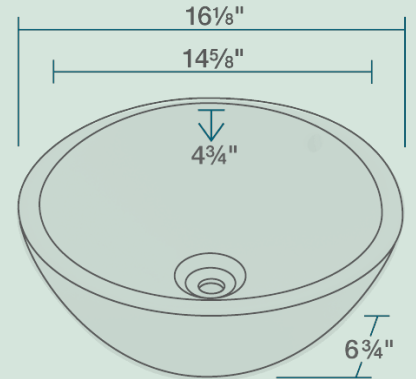

V2200-BISQUE Vessel Sink

Porcelain

Our porcelain sinks are made of true vitreous china and are triple glazed to create the strongest sink you will find. All of our porcelain sinks are covered by a limited lifetime warranty. All undermount sinks come with a cardboard cutout template and mounting hardware.

16 1/8" x 16 1/8" x 6 3/4"
 Vessel Installation
 18" Minimum Cabinet Size
 True Vitreous China
 Multiple Colors Available
 No Hardware Needed
 cUPC Certified (Uniform Plumbing Code)
 Lifetime Warranty

Accessories

*Accessories not included

Available Colors

Features

<p>Vessel Installation</p>	<p>18" Minimum Cabinet Size</p>	<p>True Vitreous China</p>	<p>No Hardware Needed</p>	<p>cUPC Certified</p>	<p>Limited Lifetime Warranty</p>