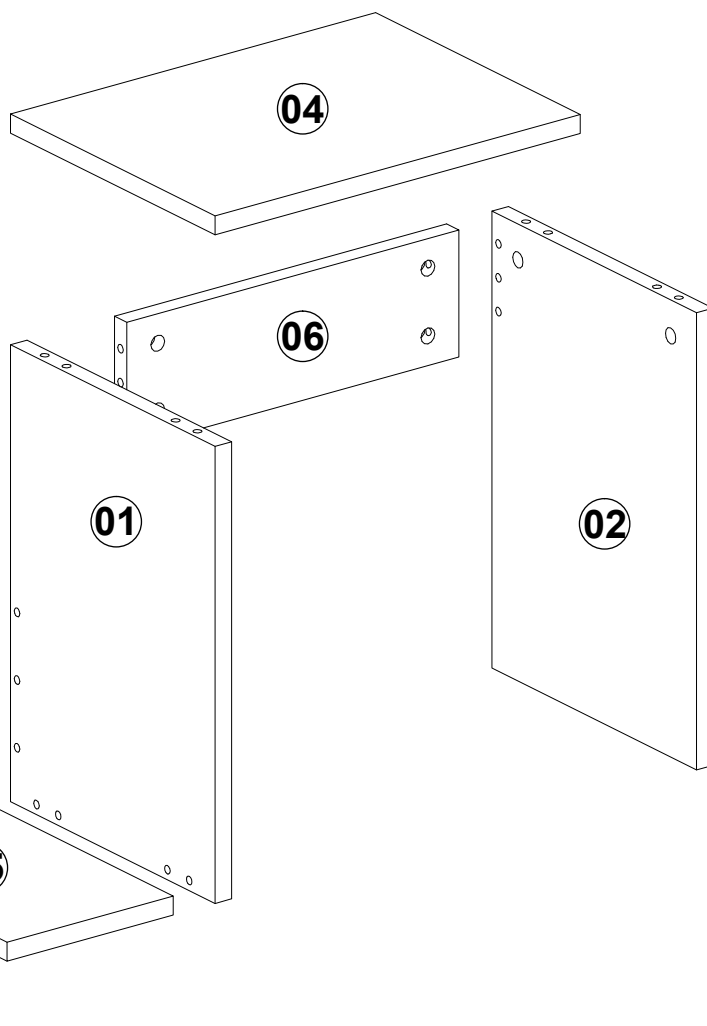

General view

This unit should be assembled by two people

ACCESSORY LIST

			
A01	A02	A03	A04
Minifix 16 x	Minifix Screw 16 x	Dowel 12 x	Minifix Tap 16 x

ASSEMBLY PIECES

NO	Lenght	Widht	Thick	PCS.
01	432	300	18	1
02	432	300	18	1
03	450	300	18	1
04	400	300	18	1

NO	Lenght	Widht	Thick	PCS.
05	182	300	18	1
06	364	120	18	1
07	200	182	18	1

Dear Customer,

The product you bought was subjected to all sorts of test and control before sending out to you. Even in this situation, sometimes happen that some component is damaged durin the transportation. In such please do not sent the whole article back us. Just request/order the damaged part. While requesting the required part, describe it exactly by looking to service card. Missing part will be sent you as soon as possible. Before start assembling, please check the whole components and accessories according to the lists. After being sure that every part and accessory are okay and right, start assembling. Before start assembling, please clean all the components with a damp cloth. If you bought more than one product, to prevent confusion be sure that you completed the first product. Then start the other product's assembling.