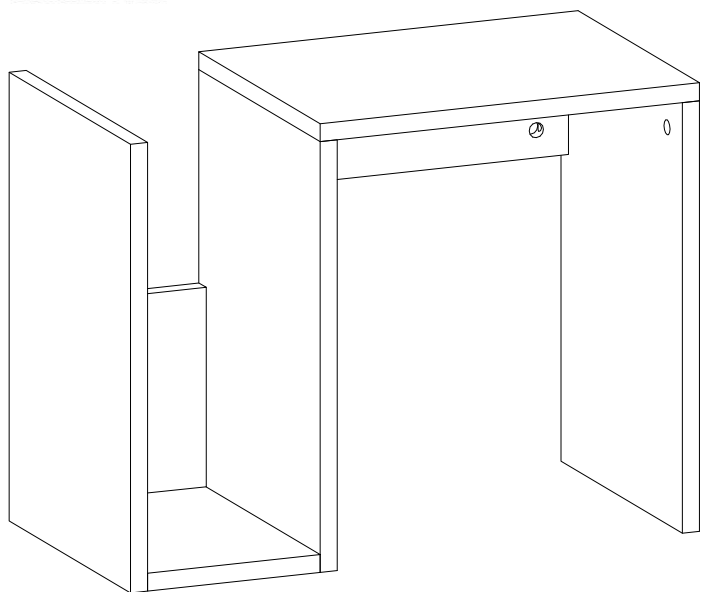

General view

This unit should be assembled by two people

ACCESSORY LIST

			
A01	A02	A03	A04
Minifix 16 x	Minifix Screw 16 x	Dowel 12 x	Minifix Tap 16 x

ASSEMBLY PIECES

NO	Lenght	Widht	Thick	PCS.
01	432	300	18	1
02	432	300	18	1
03	450	300	18	1
04	400	300	18	1

NO	Lenght	Widht	Thick	PCS.
05	182	300	18	1
06	364	120	18	1
07	200	182	18	1

Dear Customer,

The product you bought was subjected to all sorts of test and control before sending out to you. Even in this situation, sometimes happen that some component is damaged durin the transportation. In such please do not sent the whole article back us. Just request/order the damaged part. While requesting the required part, describe it exactly by looking to service card. Missing part will be sent you as soon as possible. Before start assembling, please check the whole components and accessories according to the lists. After being sure that every part and accessory are okay and right, start assembling. Before start assembling, please clean all the components with a damp cloth. If you bought more than one product, to prevent confusion be sure that you completed the first product. Then start the other product's assembling.