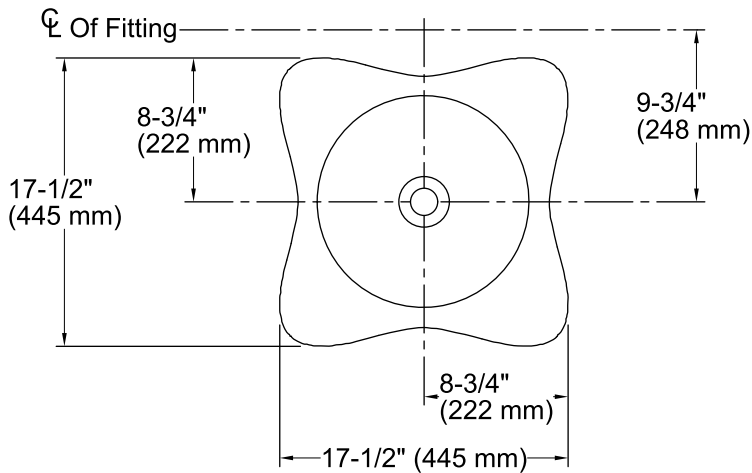

Features

- KOHLER® Cast Iron.
- Drop-in.
- Distinctive curved shape.
- Without overflow.
- No faucet holes; requires wall- or counter-mount faucet.
- 17-1/2" (445 mm) x 17-1/2" (445 mm)

Recommended Accessories

Technical Information

All product dimensions are nominal.

- Bowl configuration: Single
- Installation: Drop-in
- Bowl area (Only) Diameter: 13" (330 mm)
Water depth: 4-3/4" (121 mm)
- Drain hole: 1-3/4" (44 mm)
- Template: 87996-7, required, included