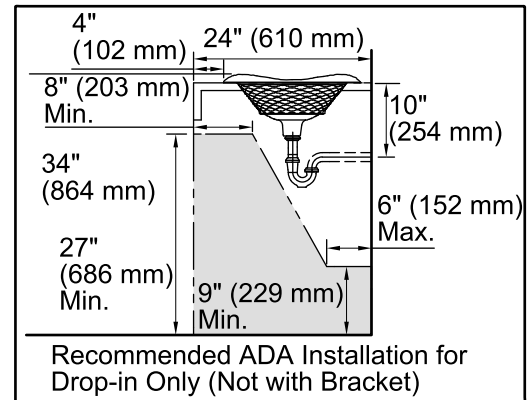

Features

- KOHLER® Cast Iron.
- Drop-in.
- Distinctive curved shape.
- Without overflow.
- No faucet holes; requires wall- or counter-mount faucet.
- 17-1/2" (445 mm) x 17-1/2" (445 mm)

Recommended Accessories

- K-9018 P-Trap
- K-7114 Pop-Up Drain

Optional Accessories

- K-9655 Wall-mount Bracket

ADA

Codes/Standards

ASME A112.19.1/CSA B45.2
ADA
ICC/ANSI A117.1

KOHLER® Lifetime Limited Warranty for Cast Iron Components

Technical Information

All product dimensions are nominal.

- Bowl configuration: Single
- Installation: Drop-in
- Bowl area (Only) Diameter: 13" (330 mm)
Water depth: 4-3/4" (121 mm)
- Drain hole: 1-3/4" (44 mm)
- Template: 87996-7, required, included