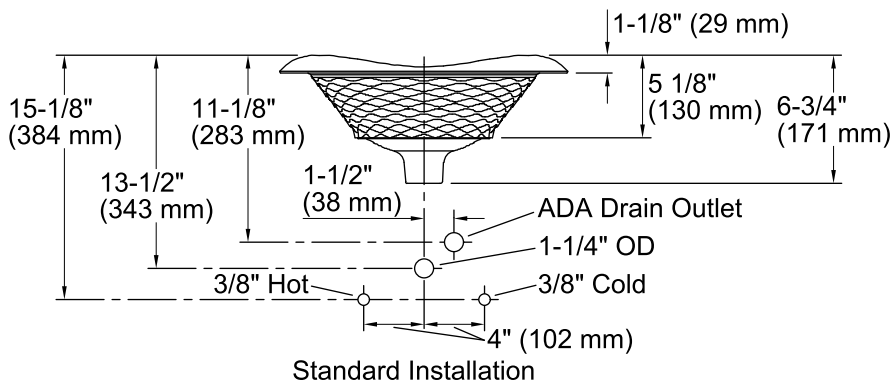

Features

- KOHLER® Cast Iron.
- Drop-in.
- Distinctive curved shape.
- Without overflow.
- No faucet holes; requires wall- or counter-mount faucet.
- 17-1/2" (445 mm) x 17-1/2" (445 mm)

Recommended Accessories

Technical Information

All product dimensions are nominal.

- Bowl configuration: Single
- Installation: Drop-in
- Bowl area (Only) Diameter: 13" (330 mm)
Water depth: 4-3/4" (121 mm)
- Drain hole: 1-3/4" (44 mm)
- Template: 87996-7, required, included