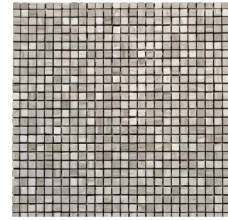

## HAISA LIGHT

Micro Honed HGRY LH-02

1x1 Polished HGRY LP-01

Flat Stacked Honed HGRY LH-10

Irregular Honed HGRY LH-01

Split Face HGRY NS-01

Pencil Liner Polished HGRY LP-07

## HAISA DARK

Micro Honed HGRY DH-03

1x1 Polished HGRY DP-01

Flat Stacked Honed HGRY DH-06

Irregular Honed HGRY DH-01

Split Face HGRY DH-02

Pencil Liner Polished HGRY DP-06

# HAISA MARBLE MOSAICS & TRIM

**SIZE**  
12" x 12"  
9/16" x 12" - Pencil Liner

**THICKNESS**  
1/4" - 3/8"

**FINISHES**  
Honed  
Polished

**FORMAT**  
Mesh-Mounted Mosaic  
Interlocking Mesh-Mounted Mosaic