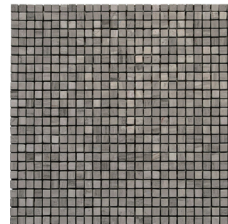

## HAISA LIGHT

Micro Honed HGRY LH-02

1x1 Polished HGRY LP-01

Flat Stacked Honed HGRY LH-10

Irregular Honed HGRY LH-01

Split Face HGRY NS-01

Pencil Liner Polished HGRY LP-07

## HAISA DARK

Micro Honed HGRY DH-03

1x1 Polished HGRY DP-01

Flat Stacked Honed HGRY DH-06

Irregular Honed HGRY DH-01

Split Face HGRY DH-02

Pencil Liner Polished HGRY DP-06

# HAISA MARBLE MOSAICS & TRIM

**SIZE**  
12" x 12"  
9/16" x 12" - Pencil Liner

**THICKNESS**  
1/4" - 3/8"

**FINISHES**  
Honed  
Polished

**FORMAT**  
Mesh-Mounted Mosaic  
Interlocking Mesh-Mounted Mosaic