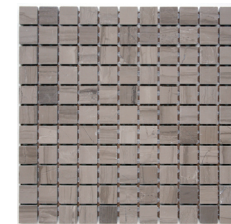

## HAISA LIGHT

Micro Honed HGRY LH-02

1x1 Polished HGRY LP-01

Flat Stacked Honed HGRY LH-10

Irregular Honed HGRY LH-01

Split Face HGRY NS-01

Pencil Liner Polished HGRY LP-07

## HAISA DARK

Micro Honed HGRY DH-03

1x1 Polished HGRY DP-01

Flat Stacked Honed HGRY DH-06

Irregular Honed HGRY DH-01

Split Face HGRY DH-02

Pencil Liner Polished HGRY DP-06

# HAISA MARBLE MOSAICS & TRIM

**SIZE**  
12" x 12"  
9/16" x 12" - Pencil Liner

**THICKNESS**  
1/4" - 3/8"

**FINISHES**  
Honed  
Polished

**FORMAT**  
Mesh-Mounted Mosaic  
Interlocking Mesh-Mounted Mosaic