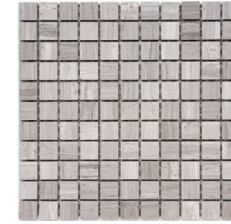

## HAISA LIGHT

Micro Honed HGRY LH-02

1x1 Polished HGRY LP-01

Flat Stacked Honed HGRY LH-10

Irregular Honed HGRY LH-01

Split Face HGRY NS-01

Pencil Liner Polished HGRY LP-07

## HAISA DARK

Micro Honed HGRY DH-03

1x1 Polished HGRY DP-01

Flat Stacked Honed HGRY DH-06

Irregular Honed HGRY DH-01

Split Face HGRY DH-02

Pencil Liner Polished HGRY DP-06

# HAISA MARBLE MOSAICS & TRIM

**SIZE**  
12" x 12"  
9/16" x 12" - Pencil Liner

**THICKNESS**  
1/4" - 3/8"

**FINISHES**  
Honed  
Polished

**FORMAT**  
Mesh-Mounted Mosaic  
Interlocking Mesh-Mounted Mosaic