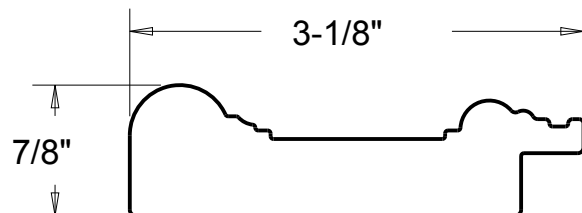

CLASSIC CHROME