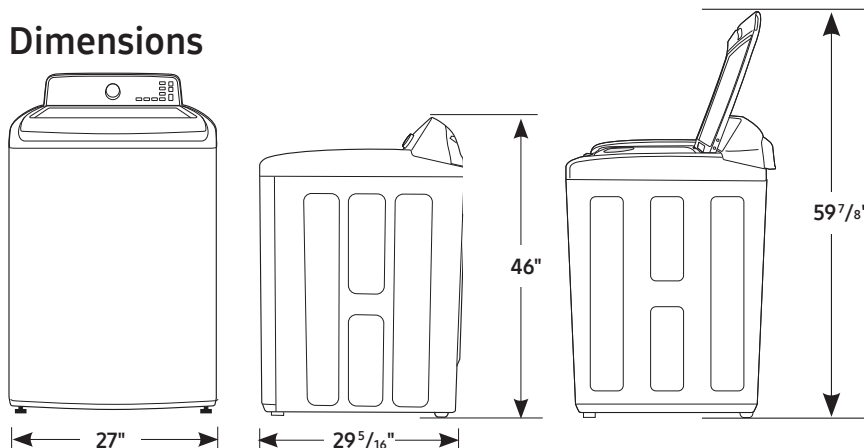

Dimensions

13 Preset Wash Cycles:

Normal, Bedding/WaterProof, Heavy Duty, Permanent Press, Steam Sanitize, Colors/Darks, Brilliant Whites, Active Wear, Delicates/Hand Wash, Quick Wash, Rinse + Spin, Spin Only, Deep Wash

10 Options:

Self Clean, Delay End, My Cycle, Pre Soak, Extra Rinse, Sound On/Off, Child Lock, Fabric Softener, Smart Care, Eco Plus

6 Temperature Settings:

Extra Hot, Hot, Warm, Eco Warm, Cold, Cool

5 Spin Settings:

Extra High, High, Medium, Low, No Spin

5 Soil Settings:

Heavy, Heavy Medium, Normal, Low Medium, Light

2 Sound Level Settings:

On/Off

Dispenser Trays:

Main Wash, Softener, Bleach (Manual)

Warranty

One (1) Year Parts and Labor
Three (3) Years Stainless Steel Drum (Part Only)
Ten (10) Years Direct Drive Motor (Part Only)

Product Dimensions & Weight (WxHxD)

Dimensions: 27" x 46" x 29⁵/₁₆"
Weight: 143.3 lbs

Shipping Dimensions & Weight (WxHxD)

Dimensions: 29¹/₂" x 48³/₁₆" x 31"
Weight: 154.3 lbs

Color

Black Stainless Steel WA52M7750AV 887276196428
White WA52M7750AW 887276196435

Model

UPC Code

Matching Dryer (Electric/Gas)

Black Stainless Steel DVE52M7750V 887276196855
White DVE52M7750W 887276196862
Black Stainless Steel DVG52M7750V 887276197029
White DVG52M7750W 887276197036