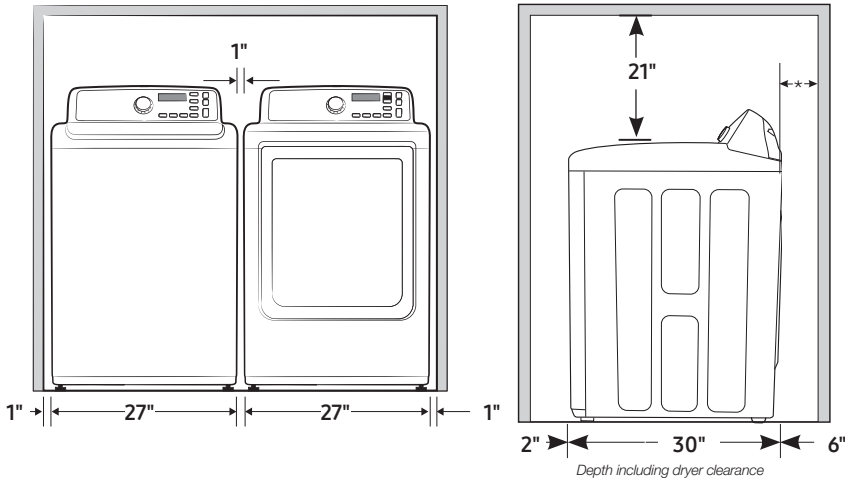

WA52M7750AV

SAMSUNG

Samsung activewash™ Top-Load Washer

5.2 cu. ft. Capacity DOE

Installation Specifications

Alcove or closet installation

Recessed Area

Side View Confined

Minimum clearances for closets and alcoves:

- Sides - 1"
- Top - 21"
- Rear - 6"
- Closet Front - 2"

If the washer and dryer are installed together, the closet front must have at least a 72-inch² unobstructed air opening. Your washer alone does not require a specific air opening.

*Required spacing (External exhaust elbow may require additional space.)