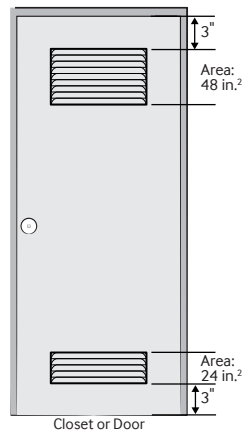

WA52M7750AV

SAMSUNG

Samsung activewash™ Top-Load Washer

5.2 cu. ft. Capacity DOE

Installation Specifications

Alcove or closet installation

Recessed Area

Side View Confined

Minimum clearances for closets and alcoves:

- Sides - 1"
- Top - 21"
- Rear - 6"
- Closet Front - 2"

If the washer and dryer are installed together, the closet front must have at least a 72-inch² unobstructed air opening. Your washer alone does not require a specific air opening.

*Required spacing (External exhaust elbow may require additional space.)