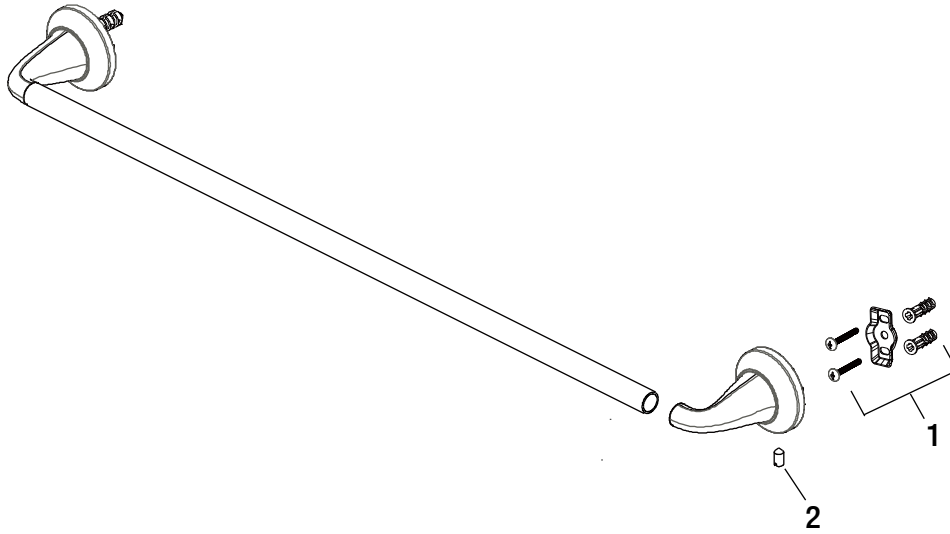

## Replacement Parts List

Glacier Bay Constructor Series 24 in. Towel Bar

| MODEL      | STORE SKU # | FINISH          |
|------------|-------------|-----------------|
| 20118-0201 | 1000036856  | Chrome Polished |

| Part | Description      | Part #  | Internet SKU # | Store SKU # |
|------|------------------|---------|----------------|-------------|
| 1    | Plastic Anchor   | RP80061 | 207107132      |             |
|      | Mounting Bracket |         |                |             |
|      | Wood Screw       |         |                |             |
| 2    | Set Screw        | RP50078 |                |             |