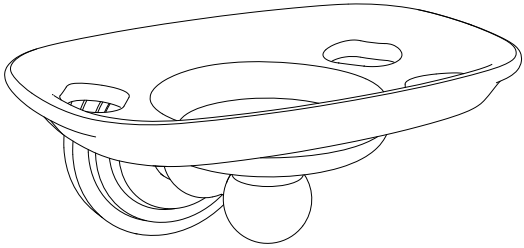

Marina Collection

General Specifications

Toothbrush & Tumbler Holder

- #5236 (Chrome & Porcelain)
- #5852 (Satin Nickel & Porcelain)