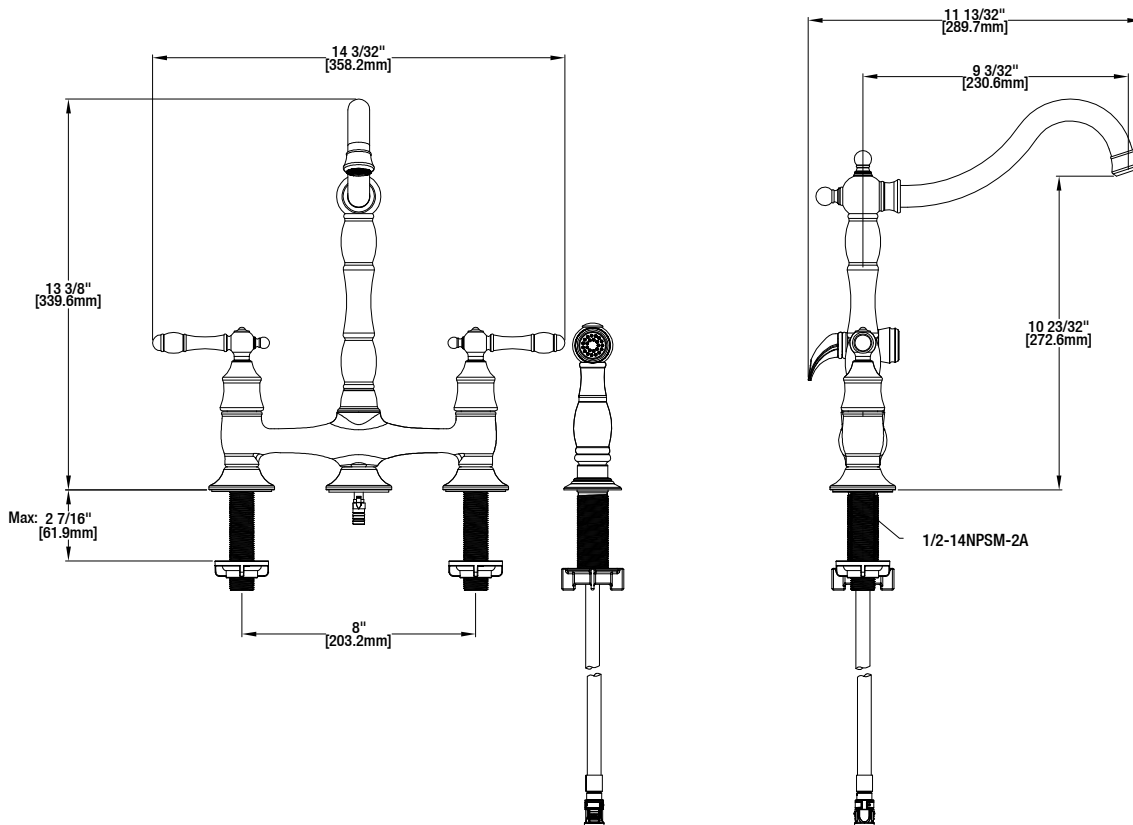

WARRANTY

- Limited Lifetime Warranty

INSTALLATION DIMENSIONS

Glacier Bay reserves the right to make changes in specifications and materials and to change and discontinue models, both without notice or obligation. Dimensions are for reference only.