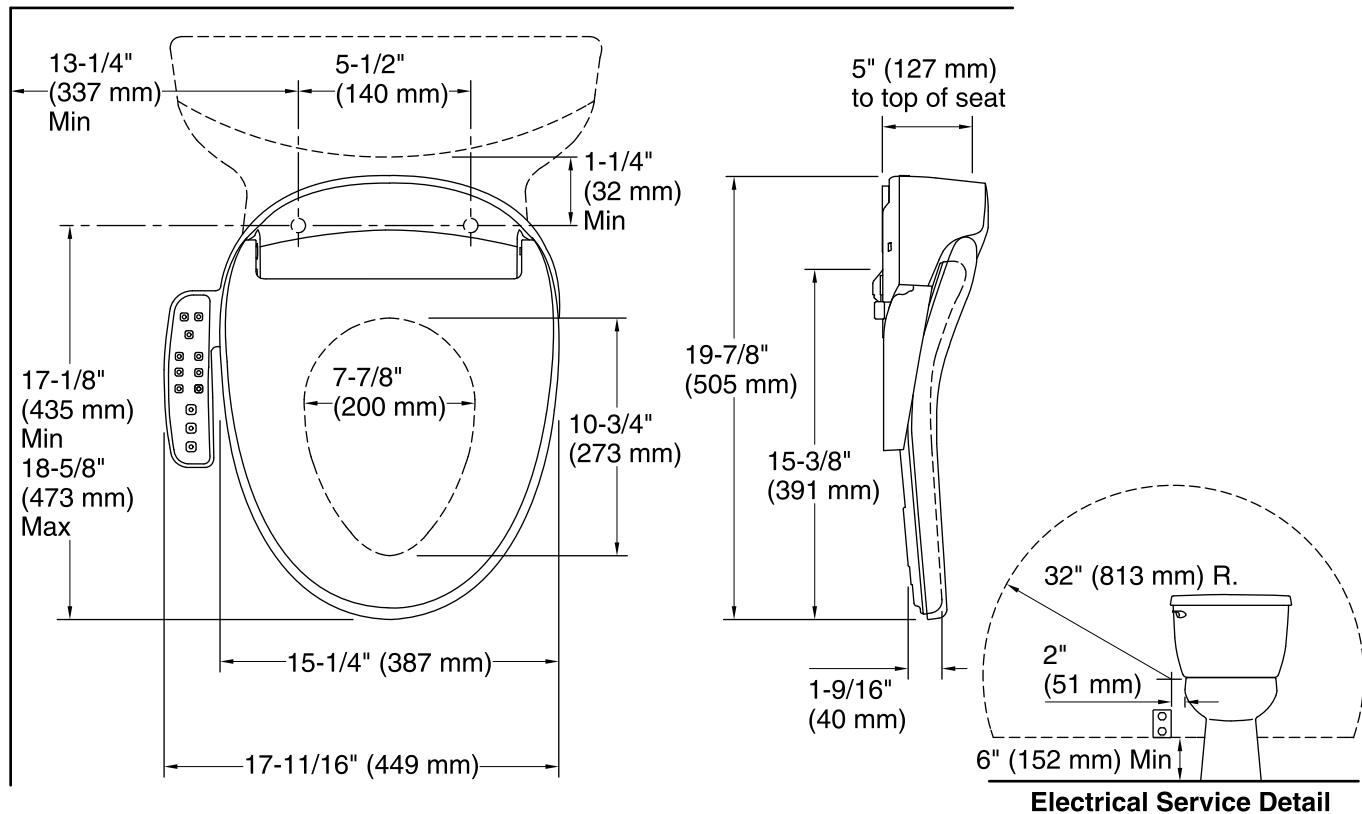

Required Electrical Service

One circuit required, protected with Class A Ground-Fault Circuit-Interrupter (GFCI) or Residual Current Device (RCD).

120 V, 15 A, 60 Hz

Technical Information

All product dimensions are nominal.

Seat-mounting holes: 5-1/2" (140 mm)

Power cord length: 51" (1295 mm)

Notes

Install this product according to the installation instructions.

Connect the seat to a cold water supply of drinking quality water at a pressure of 20 psi - 80 psi (139 kPa - 551 kPa).

Do not install this seat in a location where: (1) water might be splashed on the product or (2) excessive moisture, high humidity levels, or condensation is present. This will avoid damage to the electronic components.

NOTICE: Do not use an extension cord with this product.

NOTICE: Do not plug in the seat until instructed to do so in the installation guide. This will avoid possible product malfunction.

Locate the receptacle at least 6" (152 mm) above the floor, and within a 32" (813 mm) radius measured 2" (51 mm) from the bowl ledge.