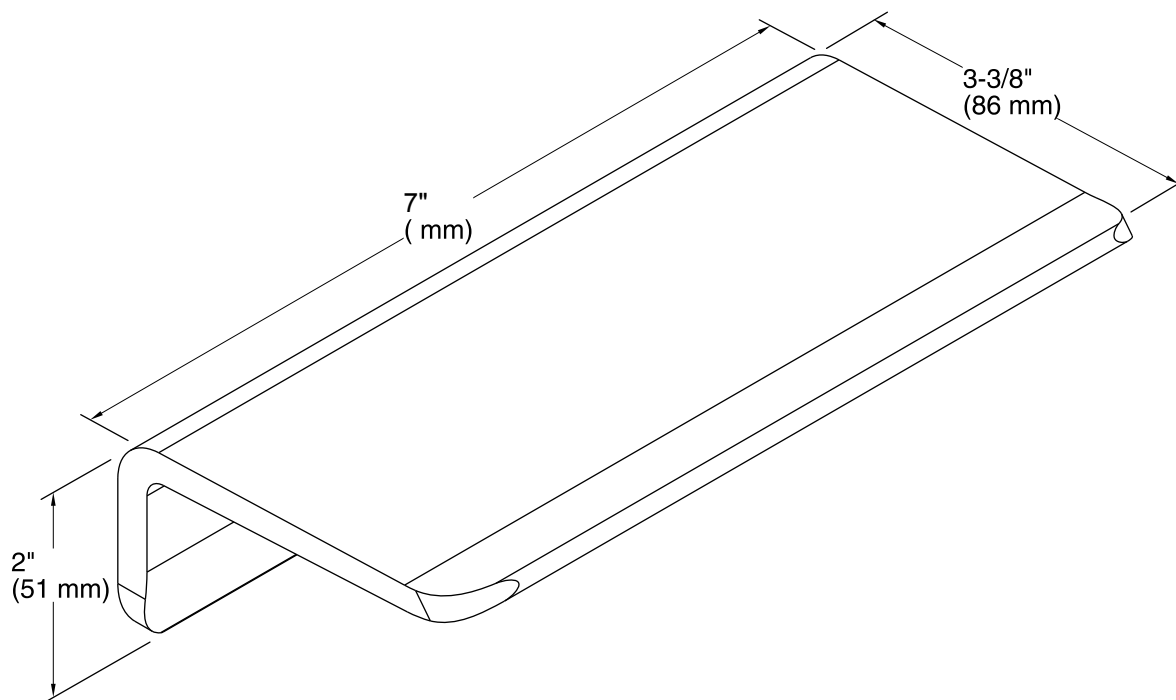

Technical Information

All product dimensions are nominal.

Notes

Install this product according to the installation guide.

Requires 2x4 backing to be installed.