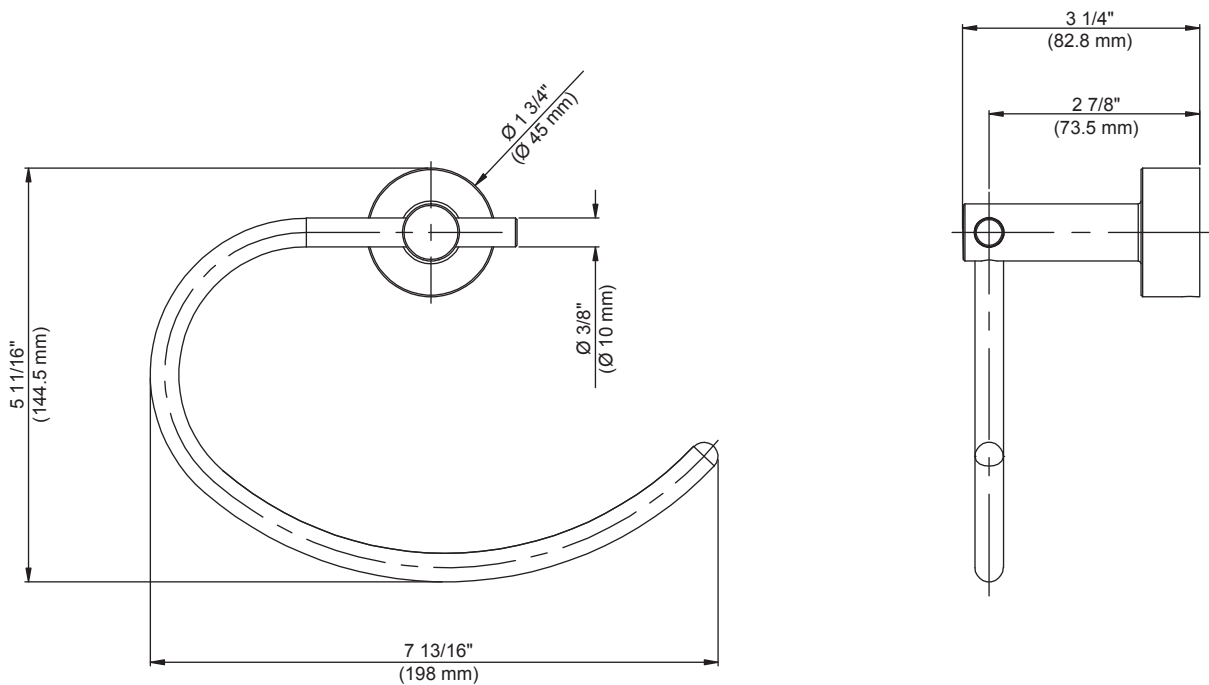

### FEATURES

- Easy Installation
- Installation Hardware Included
- Tools Required for Installation:
  - Drill and Drill Bit Set
  - Phillips Screwdriver
  - Pencil
  - Claw Hammer (For Ceramic Tile)

### INSTALLATION DIMENSIONS