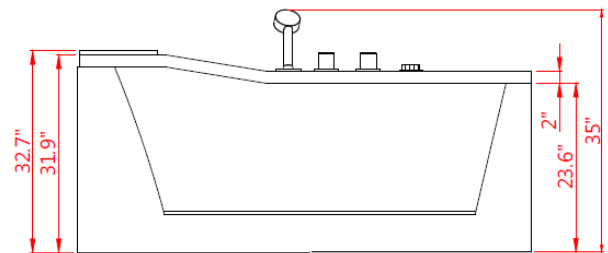

ARIEL

WHIRLPOOL

ARIEL PLATINUM PW1685959CW1 WHIRLPOOL BATHTUB

MODEL: PW1685959CW1

- Size 59.6"W x 59.6"D x 32.7"H
- Features
- 110V/60Hz
 - 1.5HP Water Pump
 - 1.5KW Heat Pump
 - Handheld Showerhead
 - LCD Control Panel
 - LED Chromatherapy Lighting
 - FM Radio & Bluetooth
 - Waterfall Faucet
 - Autopipe Cleaner
 - 22 Hydro-Massage Jets

SPECIFICATIONS

FRONT VIEW

BACK VIEW

SIDE VIEW

TOP VIEW