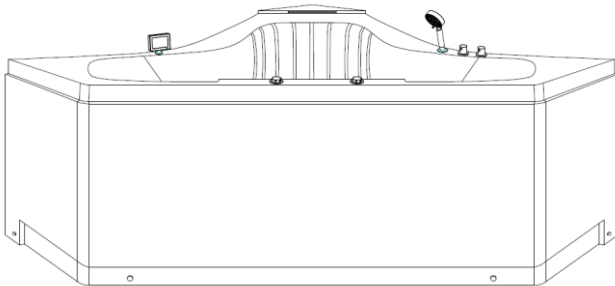

ARIEL

WHIRLPOOL

ARIEL PLATINUM PW1685959CW1 WHIRLPOOL BATHTUB

MODEL: PW1685959CW1

- Size 59.6"W x 59.6"D x 32.7"H
- Features
- 110V/60Hz
 - 1.5HP Water Pump
 - 1.5KW Heat Pump
 - Handheld Showerhead
 - LCD Control Panel
 - LED Chromatherapy Lighting
 - FM Radio & Bluetooth
 - Waterfall Faucet
 - Autopipe Cleaner
 - 22 Hydro-Massage Jets

SPECIFICATIONS

FRONT VIEW

BACK VIEW

SIDE VIEW

TOP VIEW