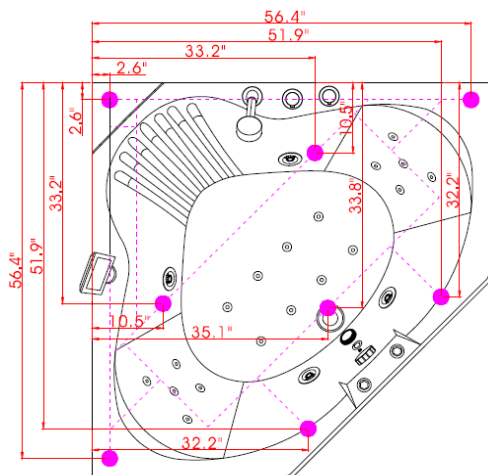

ARIEL

WHIRLPOOL

ARIEL PLATINUM PW1685959CW1 WHIRLPOOL BATHTUB

MODEL: PW1685959CW1

- Size 59.6"W x 59.6"D x 32.7"H
- Features
- 110V/60Hz
 - 1.5HP Water Pump
 - 1.5KW Heat Pump
 - Handheld Showerhead
 - LCD Control Panel
 - LED Chromatherapy Lighting
 - FM Radio & Bluetooth
 - Waterfall Faucet
 - Autopipe Cleaner
 - 22 Hydro-Massage Jets

SPECIFICATIONS

FRONT VIEW

BACK VIEW

SIDE VIEW

TOP VIEW