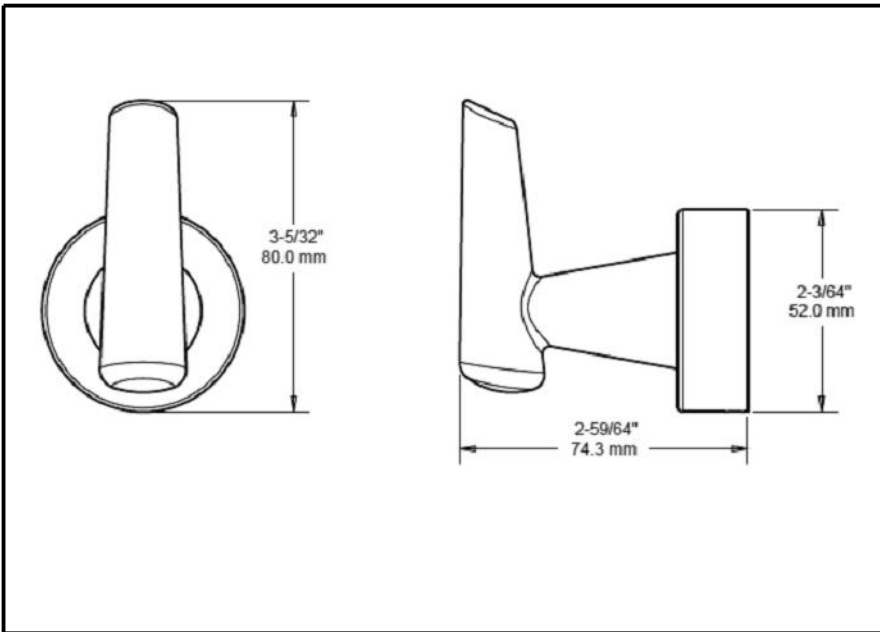

## ACCESSORIES

- Compel™ Bath collection
- Robe Hook

Submitted Model No.: \_\_\_\_\_

Specific Features: \_\_\_\_\_