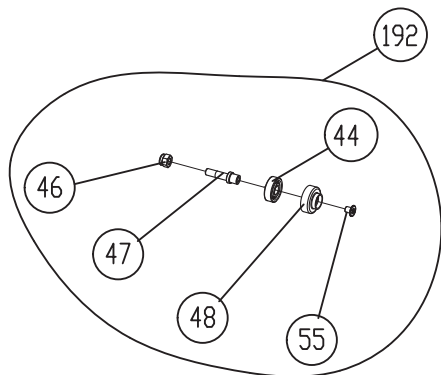

# LACKMOND®

**WTS-3**  
PART # DPEC003727  
DATE: 07-28-15  
REVISED: 04-05-16

MODEL BEAST 10

10 IN TILE SAW

MODEL BEAST 10

10 IN TILE SAW

## Service Part Roller Assemblies

# LACKMOND®

**WTS-3**  
PART # DPEC003727  
DATE: 07-28-15  
REVISED: 04-05-16

MODEL BEAST 10

10 IN TILE SAW