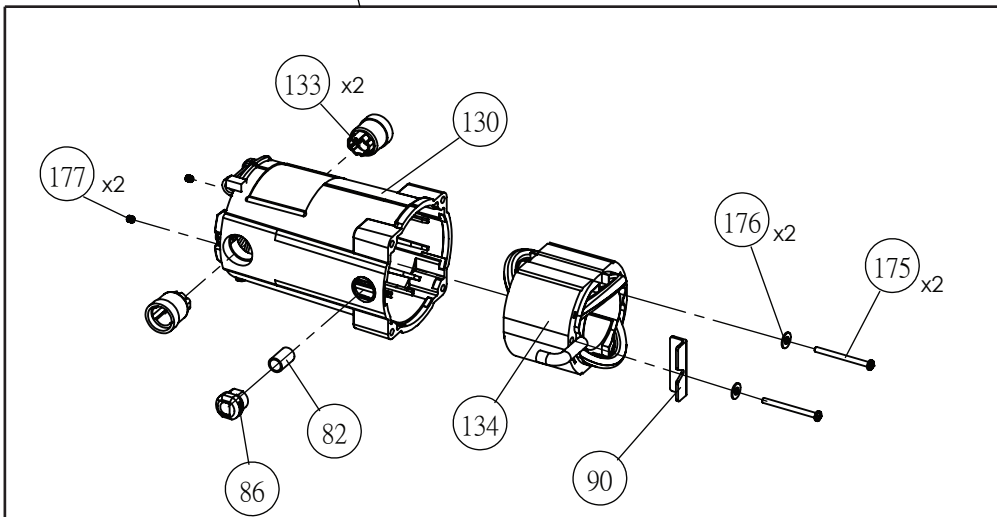

# REPLACEMENT PARTS

ITEM #	DELTA PART#	DESCRIPTION	QTY	ITEM #	DELTA PART#	DESCRIPTION	QTY
1	DPEC003866	Water Tray	1	51	DPEC003916	Spacer Ring - Short	3
2	DPEC003867	Lower Spill Tray	1	52	DPEC003917	Shaft	3
3	DPEC003868	Upper Spill Tray	1	53	DPEC003918	Roller Wheel	3
185	DPEC003769	Drain Plug Assembly	1	54	DPEC003919	Bushing	1
4	DPEC003869	Drain Plug	1	55	DPEC003920	T-Head Torx Scrw M5 x 6 mm	4
5	DPEC003870	Chain	1	56	DPEC003752	Beast Table - Label	1
6	**	Flat Washer 6 x 20 x 1.2T	1	57	DPEC003751	Knob Lock - Label	1
7	DPEC003872	Torx Plastic Screw M3x10mm	1	58	DPEC003748	Depth Stp Adjst - Label	1
8	**	Torx Screw M6 x 30 mm	1	186	DPEC004014	Fence Assembly	1
9	**	Wing Nut M6	1	59	DPEC003924	Miter Gage Fence	1
10	DPEC003875	Main Frame Assembly	1	60	DPEC003925	Miter Gage Base	1
11	DPEC003876	Foot Pad Spacer	8	61	DPEC003871	Position Height Knob	1
12	DPEC003877	Front Table Stop	1	62	DPEC003873	Miter Gage Wedge Plate	1
13	DPEC003878	Frnt Tbl Stop Scrw M8 x 72mm	1	63	DPEC003874	Miter Gage Lock Knob	1
14	DPEC003879	Table Stop Spring	1	64	DPEC003881	Miter Gage Pivot Pin	1
15	DPEC003880	Rear Table Stop	1	65	DPEC003889	Miter Gage Fence Screw	1
16	**	Hex Socket Scrw M6 x 70mm	2	66	**	Flat HD Torx Scrw M6x10mm	1
17	DPEC003882	Twist Clip	6	67	**	Hex Nut M6	1
18	DPEC003883	Flat Tube Cap	4	68	**	Torx Screw M4 x 8 mm	2
19	DPEC003884	Ellipse Tube Cap	4	69	DPEC003890	Steel Ball D8	1
20	DPEC003885	Rear Stop Foot Pad	2	70	DPEC003891	Steel Ball Spring D7.8	1
21	DPEC003886	Rear Foot Pad	2	71	**	8 mm Allen Wrench	1
22	DPEC003887	Front Locating Foot Pad	2	72	DPEC003892	Extension Table	1
23	DPEC003888	Front Foot Pad	2	73	DPEC003895	Locating Pin	2
24	**	PN HD Torx Screw M8x60mm	8	74	**	Lock Nut M10	2
25	**	Lock Nut M8	8	75	DPEC003898	Extension Table Knob Assy	1
26	**	Hex Soc Screw M8 x 70 mm	10	76	DPEC003750	Beast Logo Label	1
27	DPEC004076	Flat Washer 8 x 14 x 3T	10	77	DPEC003900	Arm Support	1
28	DPEC003893	Right Rail	1	78	DPEC003904	Dowel Pin	2
29	DPEC003894	Left Rail	1	79	**	Hex Soc Scrw M10x60 mm	4
30	**	Torx Screw M6 x 8 mm	4	80	DPEC0039 11	Bevel Scale	1
31	DPEC003896	Rail Rod	1	81	**	Torx Screw M6 x 10 MM	4
32	DPEC003897	Left Rail Insert	2	82	DPEC003915	Sleeve	3
33	**	Set Screw M6 x 12 mm	2	83	**	Torx Screw M6 x 15 mm	10
34	DPEC003899	Hand Off Label	2	84	DPEC003921	Arm Cover	1
35	**	Set Screw M8 x 10 mm	1	85	DPEC003922	Junction Ring	1
36	DPEC003901	Worktable	1	86	DPEC003923	Strain Relief	6
37	DPEC003902	Table Lock Knob	1	87	DPEC003926	Water Hose - Head	1
38	DPEC003903	Fixed Shaft	1	88	DPEC003927	Blade Wrench	1
39	**	Fixed Screw M5 x 6 mm	1	89	DPEC003928	Blade Wrench Storage Brkt	1
40	DPEC003905	Steel Ball 4 mm	1	90	DPEC003929	Shroud Plate	1
41	DPEC003906	Steel Ball Spring	1	91	**	Set Screw M5 x 6 mm	3
42	DPEC003907	Guide Wheel	3	92	**	Torx Screw M4 x 8 mm	2
43	DPEC003908	Guide Wheel Bushing	3	93	DPEC003930	Torx Plastic Screw M4 x 8 mm	2
44	DPEC003909	Guide WWheel Bearing	13	94	**	Torx Screw M5 x 15 mm	2
45	DPEC003910	Shoulder Screw	3	95	DPEC003931	Cable Clamp	1
46	**	Lock Nut M6	4	96	DPEC003932	Electrical Box Cover	1
47	DPEC003912	Eccentric Shaft	4	97	DPEC003933	Electrical Box	1
48	DPEC003913	Fixed Wheel	4	98	**	M4 Hex Wrench	1
49	DPEC003914	Torx Scrw M3 x 3.5 mm D6.3	3	99	DPEC003934	Pump Power Supply	1
50	**	Lock Nut M8	6	100	**	Tooth Washer M4	2
				101	DPEC003935	Power Cord	1