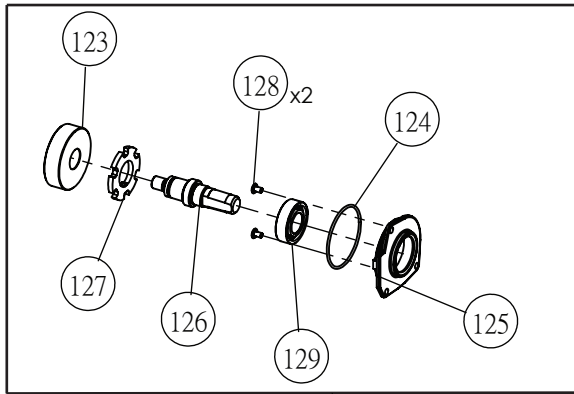

LACKMOND®

WTS-3
PART # DPEC003727
DATE: 07-28-15
REVISED: 04-05-16

MODEL BEAST 10

10 IN TILE SAW

189