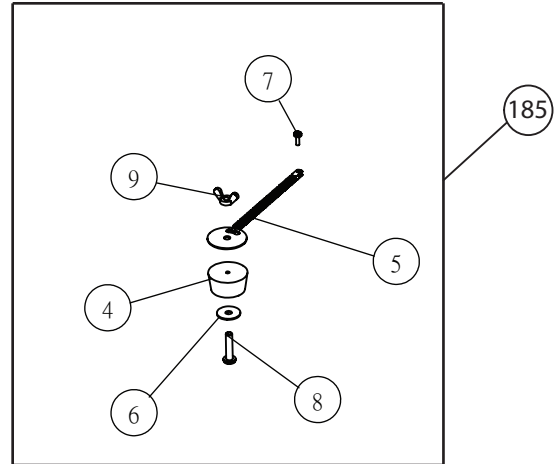

# LACKMOND®

**WTS-3**  
PART # DPEC003727  
DATE: 07-28-15  
REVISED: 04-05-16

MODEL BEAST 10

10 IN TILE SAW

# LACKMOND®

**WTS-3**  
PART # DPEC003727  
DATE: 07-28-15  
REVISED: 04-05-16

MODEL BEAST 10

10 IN TILE SAW

Service Part Assemblies