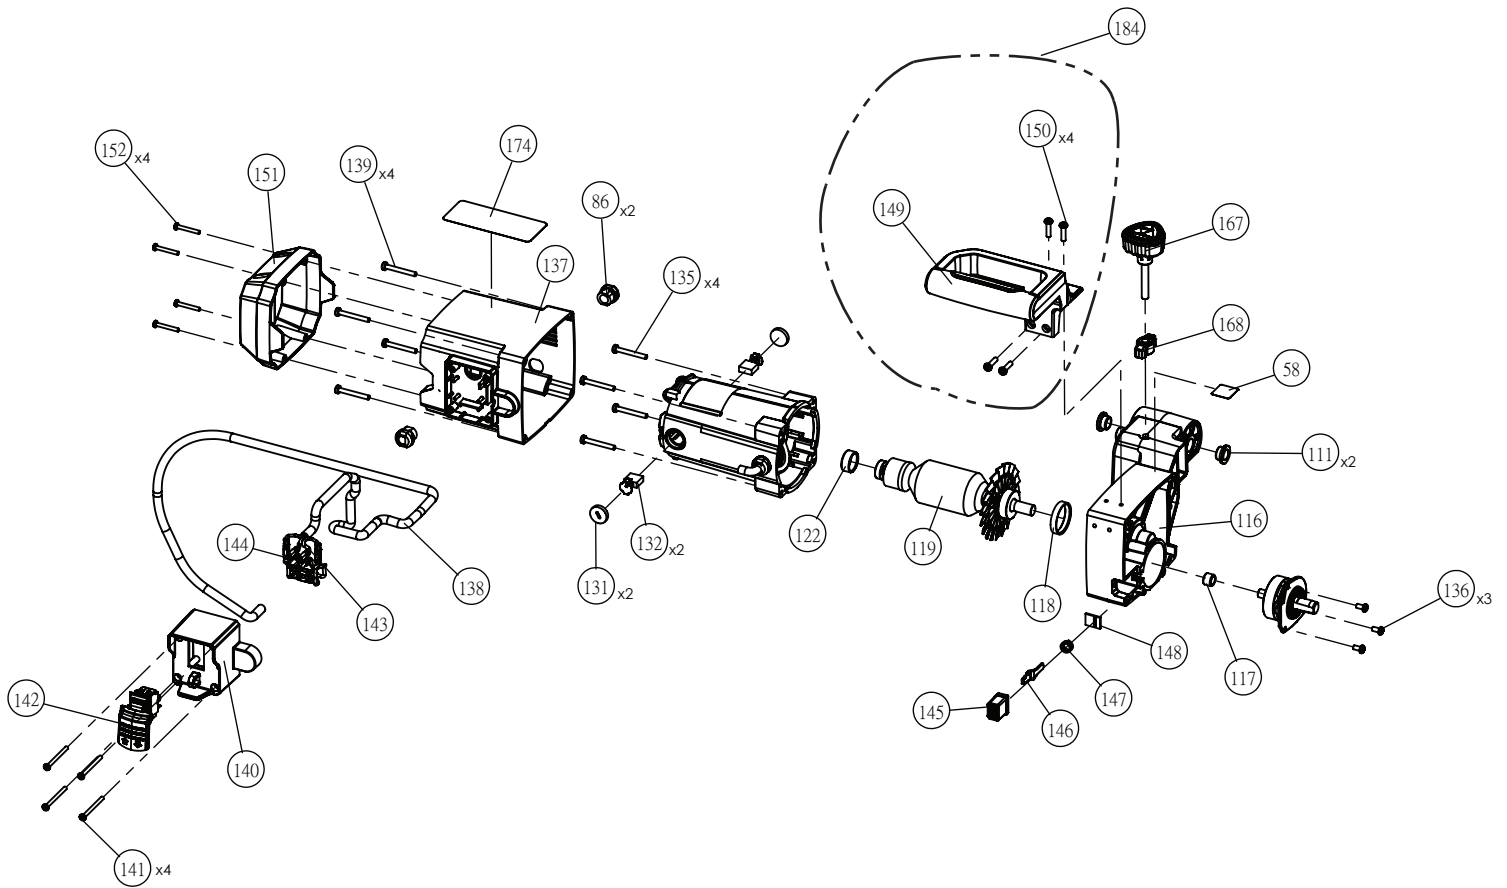

LACKMOND®

WTS-3
PART # DPEC003727
DATE: 07-28-15
REVISED: 04-05-16

MODEL BEAST 10

10 IN TILE SAW