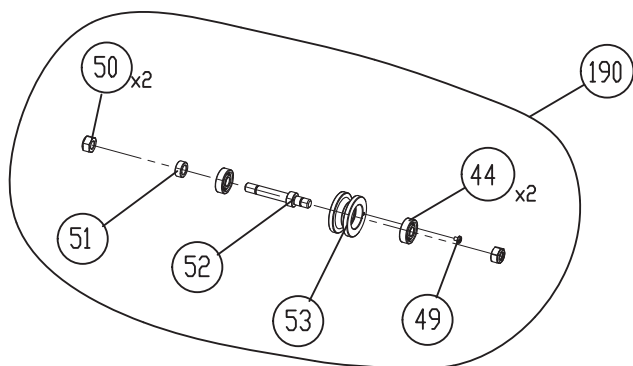

# LACKMOND®

**WTS-3**  
PART # DPEC003727  
DATE: 07-28-15  
REVISED: 04-05-16

MODEL BEAST 10

10 IN TILE SAW

MODEL BEAST 10

10 IN TILE SAW

## Service Part Roller Assemblies

# LACKMOND®

**WTS-3**  
PART # DPEC003727  
DATE: 07-28-15  
REVISED: 04-05-16

MODEL BEAST 10

10 IN TILE SAW