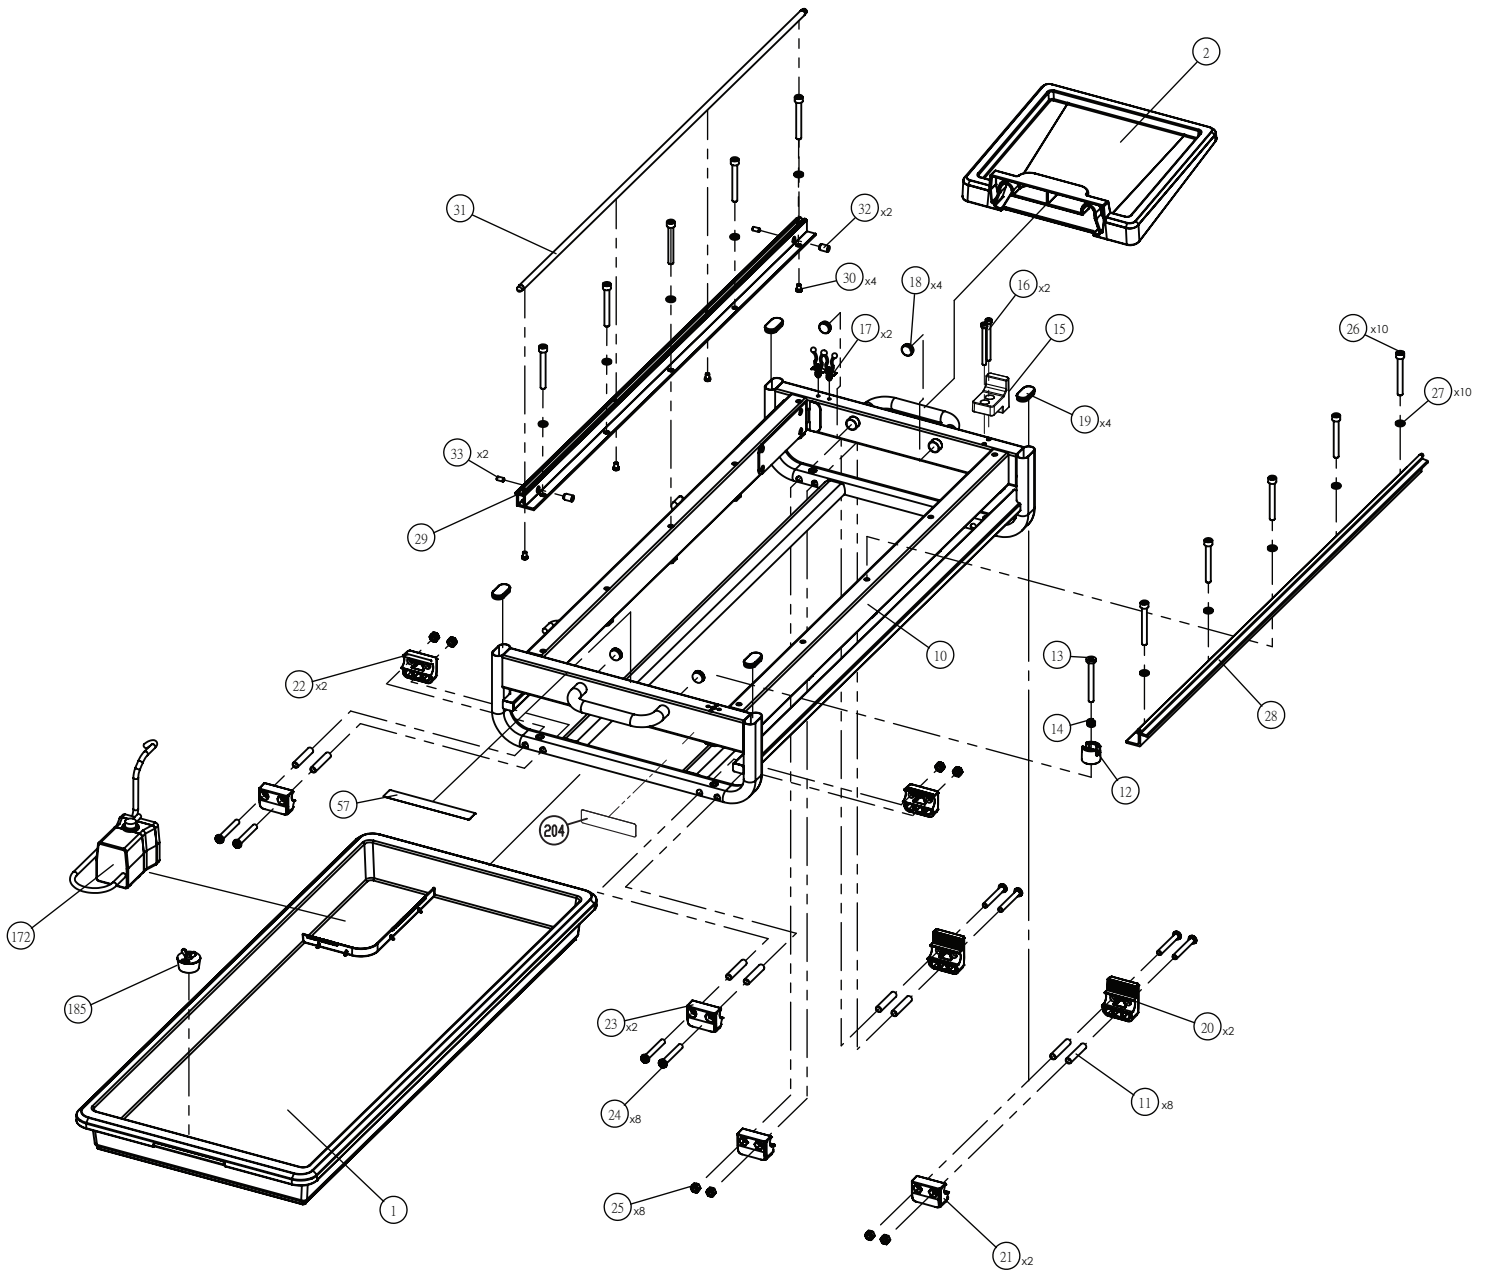

# LACKMOND®

**WTS-3**  
PART # DPEC003727  
DATE: 07-28-15  
REVISED: 04-05-16

MODEL BEAST 10

10 IN TILE SAW

# LACKMOND®

**WTS-3**  
PART # DPEC003727  
DATE: 07-28-15  
REVISED: 04-05-16

MODEL BEAST 10

10 IN TILE SAW

MODEL BEAST 10

10 IN TILE SAW

## Service Part Roller Assemblies