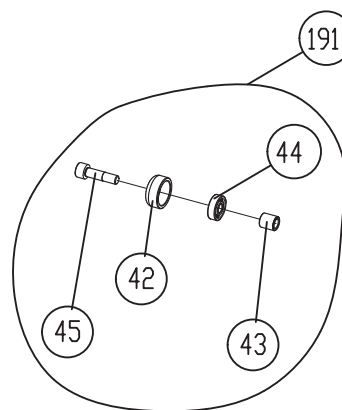

# LACKMOND®

**WTS-3**  
PART # DPEC003727  
DATE: 07-28-15  
REVISED: 04-05-16

MODEL BEAST 10

10 IN TILE SAW

MODEL BEAST 10

10 IN TILE SAW

## Service Part Roller Assemblies