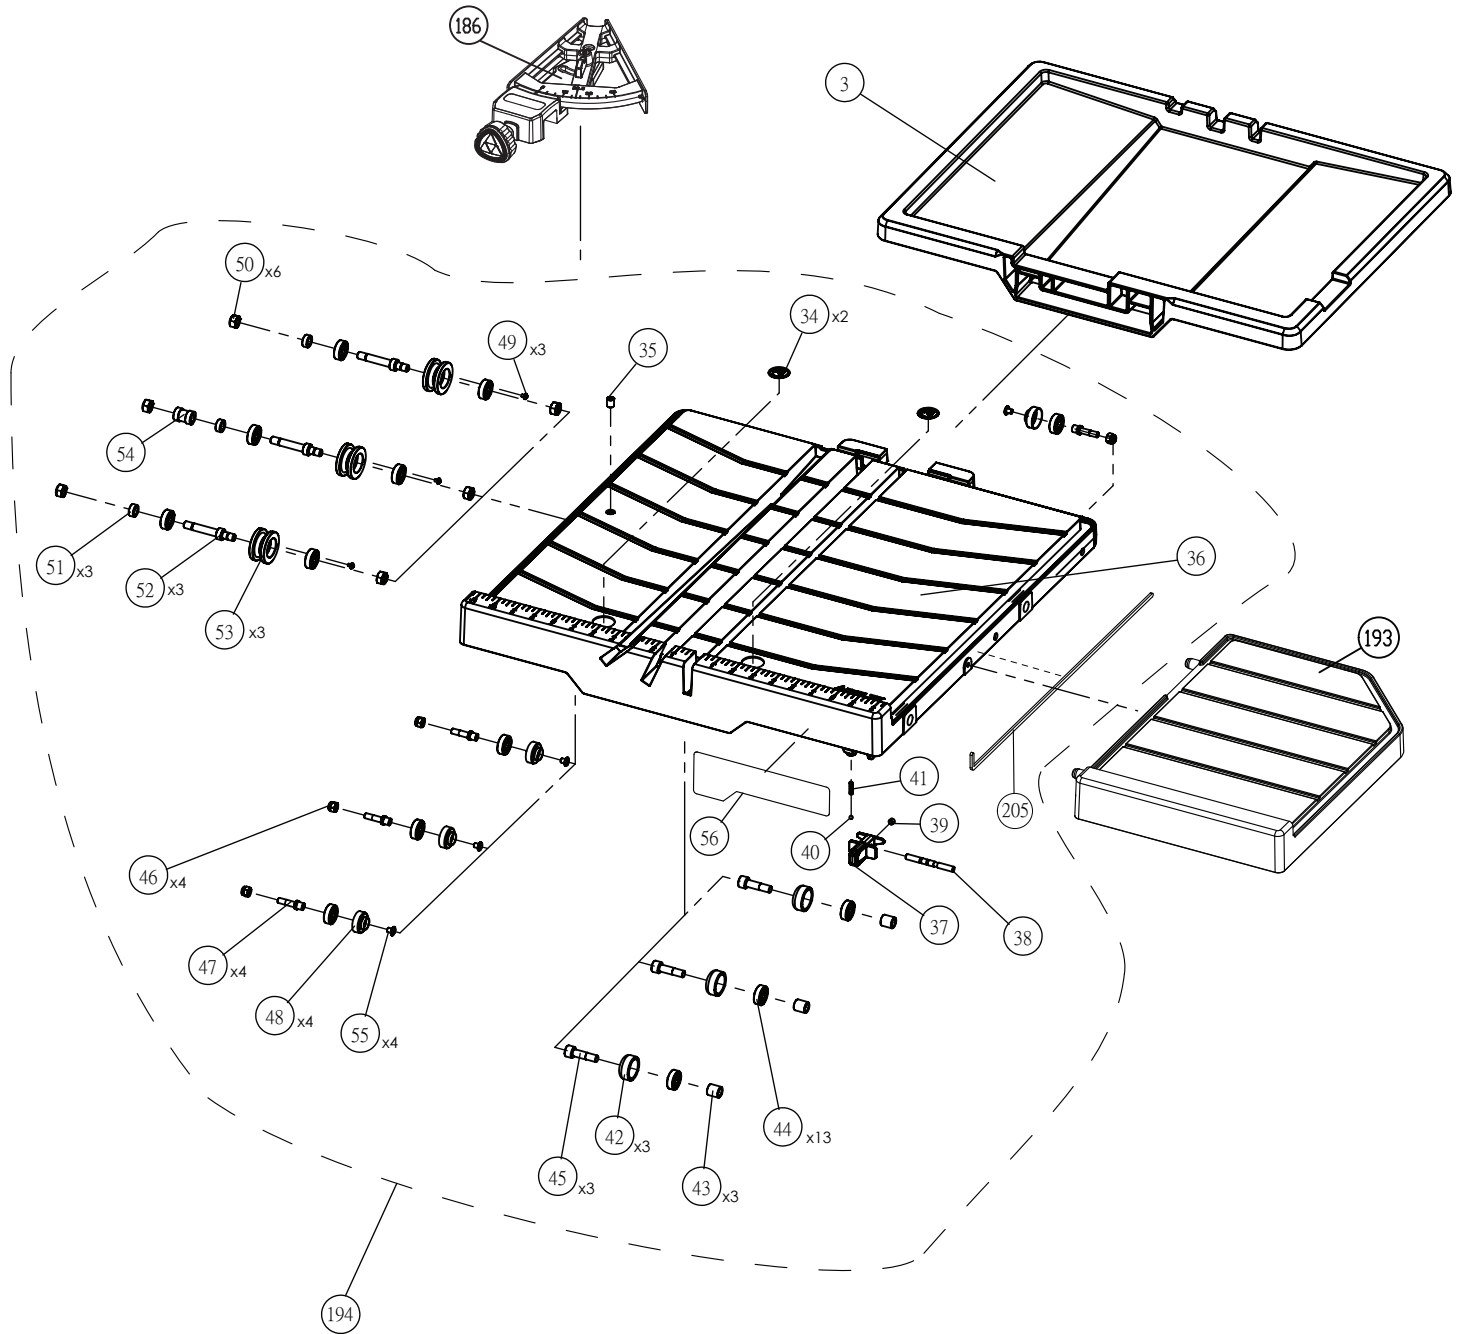

# LACKMOND®

**WTS-3**  
PART # DPEC003727  
DATE: 07-28-15  
REVISED: 04-05-16

MODEL BEAST 10

10 IN TILE SAW

# LACKMOND®

**WTS-3**  
PART # DPEC003727  
DATE: 07-28-15  
REVISED: 04-05-16

MODEL BEAST 10

10 IN TILE SAW

MODEL BEAST 10

10 IN TILE SAW

## Service Part Roller Assemblies