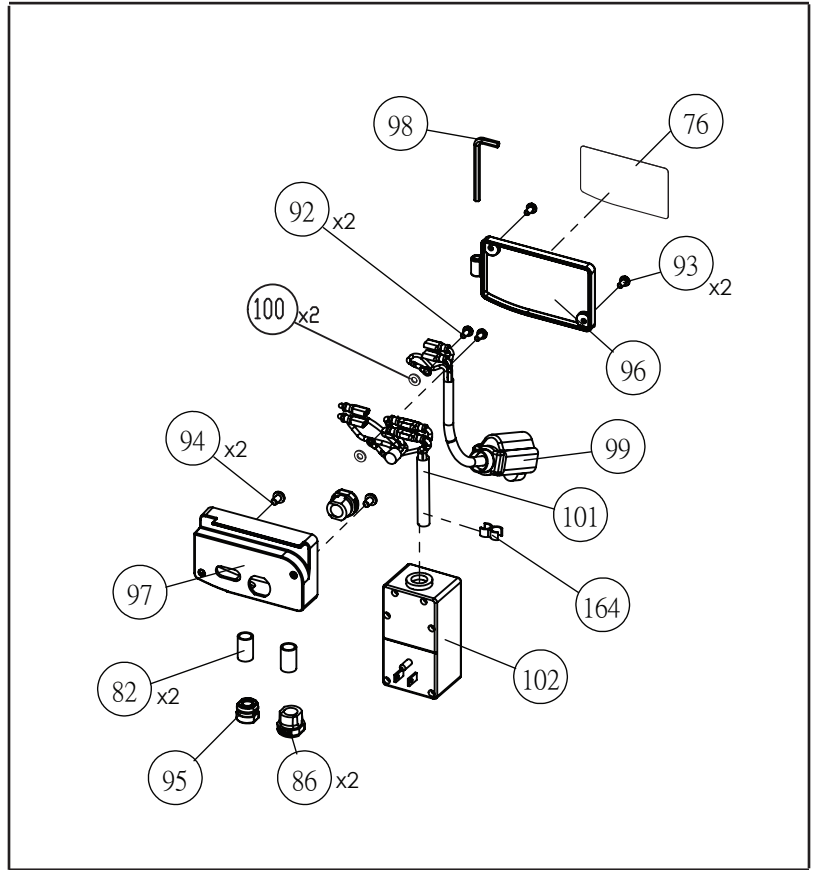

LACKMOND®

WTS-3
PART # DPEC003727
DATE: 07-28-15
REVISED: 04-05-16

MODEL BEAST 10

10 IN TILE SAW

189

187