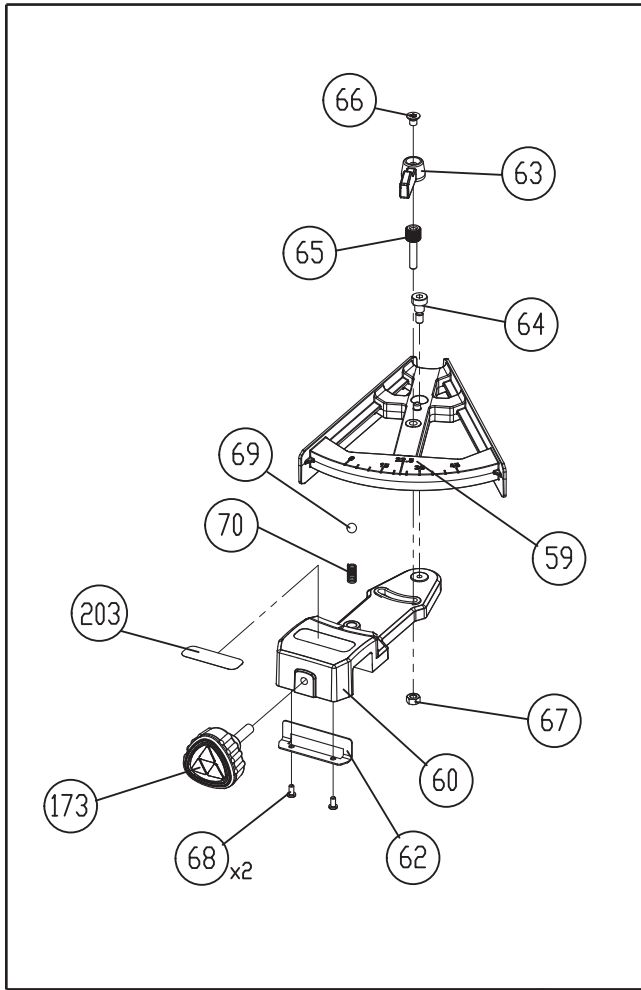

LACKMOND®

WTS-3
PART # DPEC003727
DATE: 07-28-15
REVISED: 04-05-16

MODEL BEAST 10

10 IN TILE SAW

Service Part Assemblies