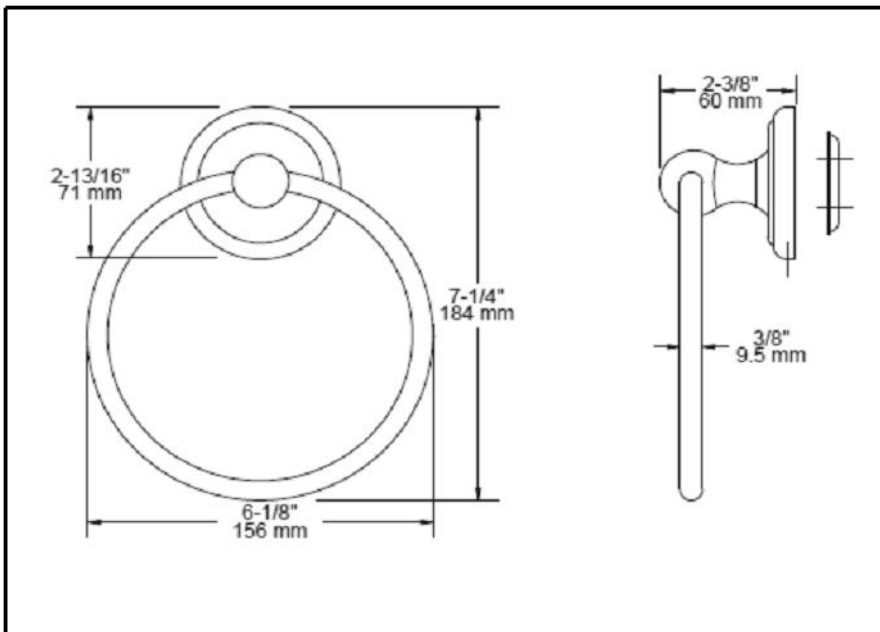

## ACCESSORIES

- Jamestown™ Bath collection
- Towel Ring

Submitted Model No.: \_\_\_\_\_

Specific Features: \_\_\_\_\_

### STANDARD SPECIFICATIONS:

- Wood blocking is preferable behind all wall surfaces. If wood blocking is not available, the following fasteners are suggested: Tile/Masonry-Plastic or lead Anchors Plaster/drywall-Toggle bolts.
- Mounting hardware and mounting template included with product.