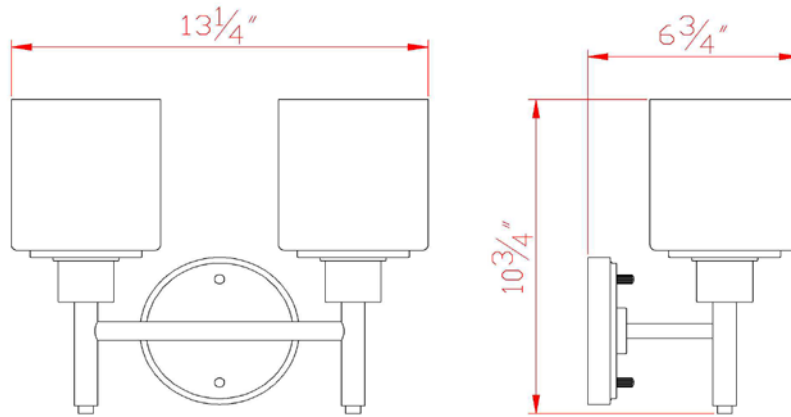

AUBREY 2 LT WALL MOUNT

Specifications

Material Construction:	Formed Steel
Lens:	White frosted glass
Lens Dimensions:	5.3" H x 4.75" Dia (each)
Lamp Type & Wattage:	Two 60W, medium base incandescent lamps
Mounting:	Wall mounted
Finish:	Satin Nickel (US15)
Voltage:	120V
Weight:	3.5 lbs
Companion Fixtures:	wall/vanity lights, Chandelier, Ceiling Mount

Dimensions

Warranty & Compliances

Warranty	10 Year Limited Warranty
UL	UL/cUL; Suitable for damp locations
ADA	N/A
EnergyStar	N/A

Companion Fixtures

2 Lt Wall Mount	556191	
1 Lt Wall Mount	556183	
3 Lt Wall Mount	556209	
4 Lt Wall Mount	556217	
5 Lt Wall Mount	556225	
3 Lt Chandelier	556647	
5 Lt Chandelier	556639	
2 Lt Ceiling Mount	556654	