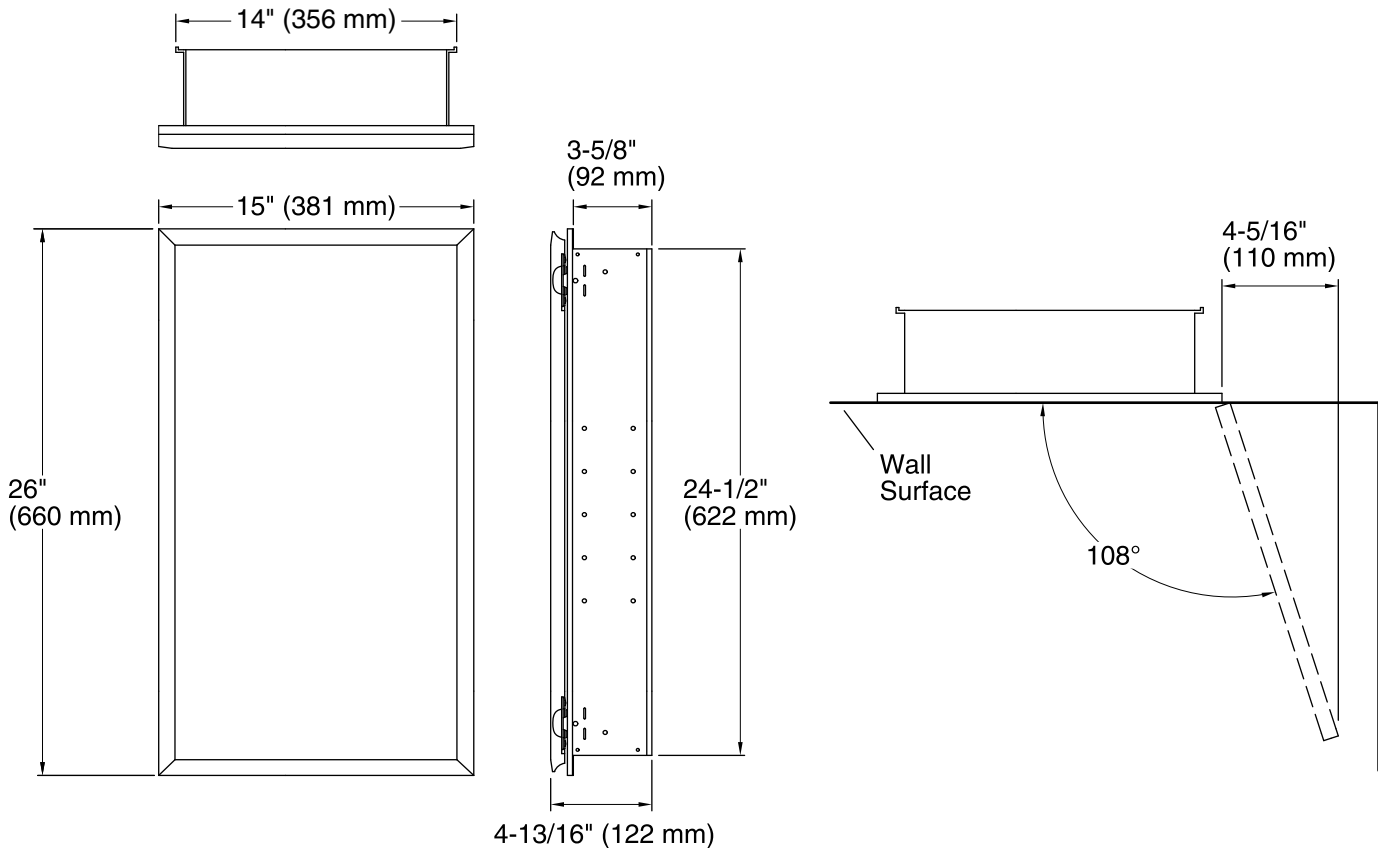

Technical Information

All product dimensions are nominal.

Notes

Install this product according to the installation guide.

When determining the height of the medicine cabinet, ensure the mirrored door will clear all obstacles (such as a faucet). A minimum distance of 2" (51 mm) is required.

Secure the screws (provided) to a stud to avoid possible property and product damage. If this is not possible, anchors (not provided) must be inserted before installing the screws.

This cabinet is designed for either right or left door swing. Check for obstructions.

Roughing-in opening for recess-mount installations: 14-1/4" (362 mm) x 25-1/4" (641 mm) x 3-5/8" (92 mm).