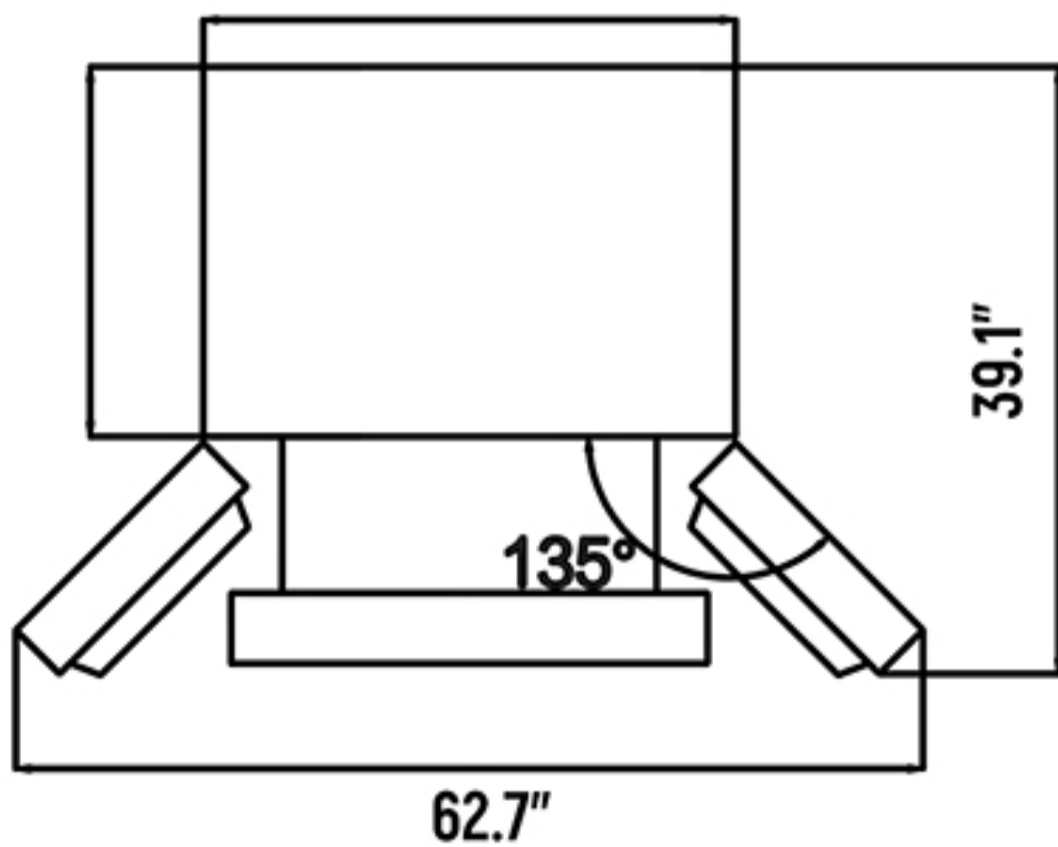

FRENCH DOOR REFRIGERATOR

SPECIFICATIONS

MODEL# COS-FDR225RHSS

FEATURES

- 36 INCH, COUNTER-DEPTH FRENCH DOOR
- ELECTRONIC TEMPERATURE CONTROLS
- 22.5 CUBIC FEET STORAGE CAPACITY
- EASY TO CLEAN, FINGERPRINT RESISTANT
- SPACE SAVING AND SPACIOUS DESIGN
- 2 DRAWER BOTTOM FREEZER AREA
- BUILT IN AUTOMATIC ICE MAKER
- SUPER COOL & SUPER FRZ, MODES
- 6 ADJUSTABLE DOOR BINS
- BRIGHT ENERGY EFFICIENT LED LIGHTING
- CONTROLLABLE ALARM SETTING
- 6 GAL. STORAGE ADJUSTABLE, SOFT CLOSE FREEZER DRAWERS

SEE PAGE 2 FOR DIMENSIONS

Product Dimension	36 Inch
Voltage	115V/60Hz
Rated Current	2.5A
Refrigerator Type	Counter Depth, French Door
Rated Defrost Power	190W
Energy Usage	588 (kWh/year)

Control Type	Electronic Touch Controls
Material	Stainless Steel
Certifications	Energy Star /UL
Ice Maker	Automatic
Features	2 Temperature Zones, Crisper Drawers, Fresh Cooling System, Moveable Shelves, Ice Tray & Scooper, Alarm

FRENCH DOOR REFRIGERATOR

DIMENSIONS

MODEL# COS-FDR225RHSS

Exterior Dimensions (W x L x H): 35.8 x 29 x 69.88 inches

TOP VIEW

TOP (OPEN)
VIEW

70"