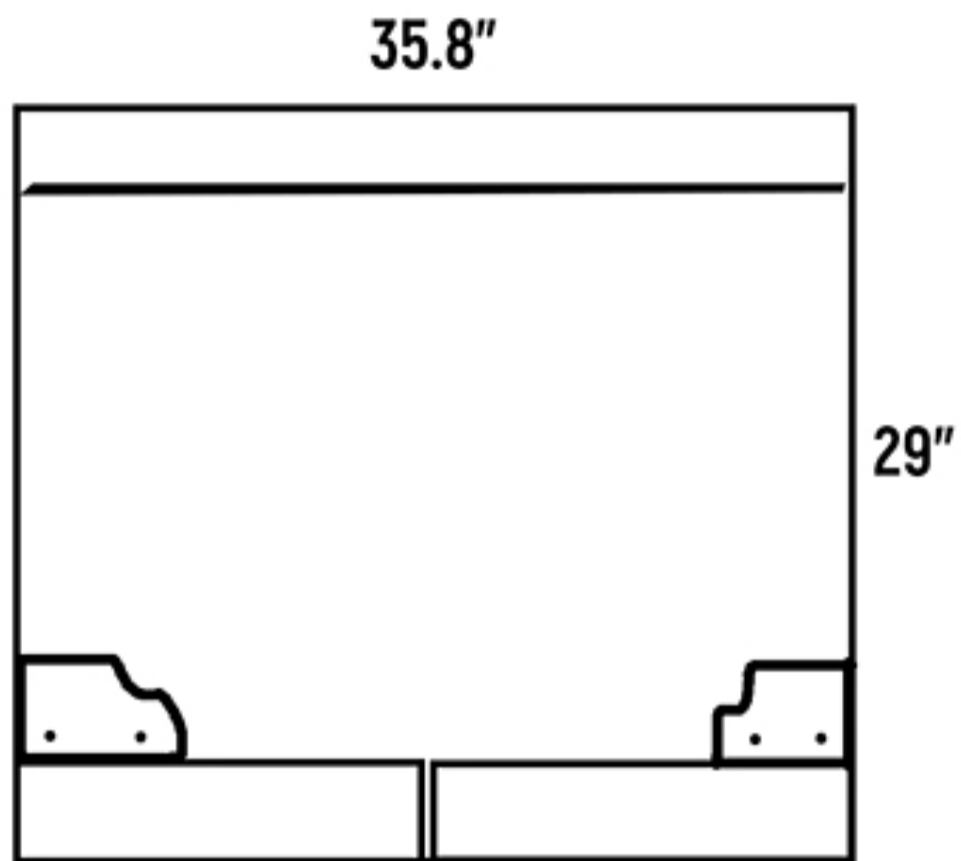

FRENCH DOOR REFRIGERATOR

SPECIFICATIONS

MODEL# COS-FDR225RHSS

FEATURES

- 36 INCH, COUNTER-DEPTH FRENCH DOOR
- ELECTRONIC TEMPERATURE CONTROLS
- 22.5 CUBIC FEET STORAGE CAPACITY
- EASY TO CLEAN, FINGERPRINT RESISTANT
- SPACE SAVING AND SPACIOUS DESIGN
- 2 DRAWER BOTTOM FREEZER AREA
- BUILT IN AUTOMATIC ICE MAKER
- SUPER COOL & SUPER FRZ, MODES
- 6 ADJUSTABLE DOOR BINS
- BRIGHT ENERGY EFFICIENT LED LIGHTING
- CONTROLLABLE ALARM SETTING
- 6 GAL. STORAGE ADJUSTABLE, SOFT CLOSE FREEZER DRAWERS

SEE PAGE 2 FOR DIMENSIONS

Product Dimension	36 Inch
Voltage	115V/60Hz
Rated Current	2.5A
Refrigerator Type	Counter Depth, French Door
Rated Defrost Power	190W
Energy Usage	588 (kWh/year)

Control Type	Electronic Touch Controls
Material	Stainless Steel
Certifications	Energy Star /UL
Ice Maker	Automatic
Features	2 Temperature Zones, Crisper Drawers, Fresh Cooling System, Moveable Shelves, Ice Tray & Scooper, Alarm

FRENCH DOOR REFRIGERATOR

DIMENSIONS

MODEL# COS-FDR225RHSS

Exterior Dimensions (W x L x H): 35.8 x 29 x 69.88 inches

TOP VIEW

TOP (OPEN)
VIEW

70"