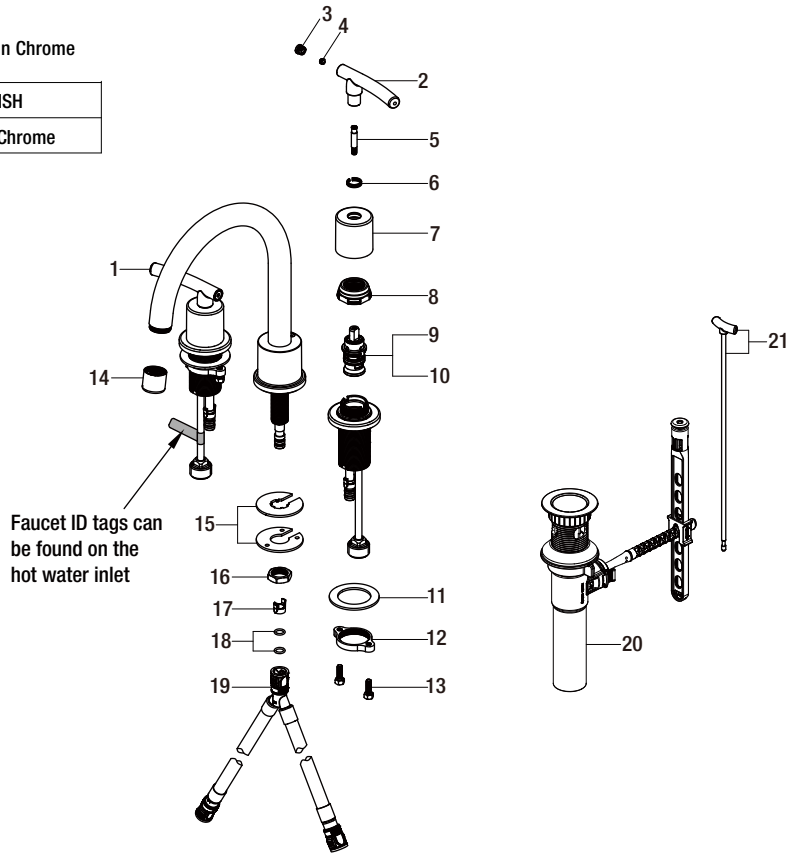

## Replacement Parts List

Dorset 8 in. Widespread 2-Handle Bathroom Faucet in Chrome

MODEL	STORE SKU #	FINISH
67731W-6001	478405	Polished Chrome

Many replacement parts can be purchased online or at your local store. Please use the table below to identify the part SKU number needed, go to [HOMEDEPOT.COM](http://HOMEDEPOT.COM), and check for online and store availability. If you can't find the part you are looking for, please call 1-855-HD-GLACIER.

Part	Description	Part #	Internet SKU #	Store SKU #
1	Handle H	RP1346401		
2	Handle C	RP1346501		
3	Accessorize cap	RP8054601		
4	Set screw	RP50002		
5	Connector	RP50189		
6	Clip	RP70150		
7	Handle seat	RP1715901		
8	Bonnet nut	RP70446		
9	Cartridge H	RP20067	<a href="#">301158139</a>	
10	Cartridge C	RP20068	<a href="#">301158129</a>	
11	Washer	RP64147		

Part	Description	Part #	Internet SKU #	Store SKU #
12	Nut	RP56059		
13	Screw	RP50004		
14	Aerator	RP3024401		
15	Washer	RP64193		
16	Lock nut	RP56062		
17	Block	RP70421		
18	O-ring	RP60002		
19	Quick connecting hose	RP70430		
20	ClickInstall™ Drain Assembly	RP4022801		
21	Lift rod	RP4022901		