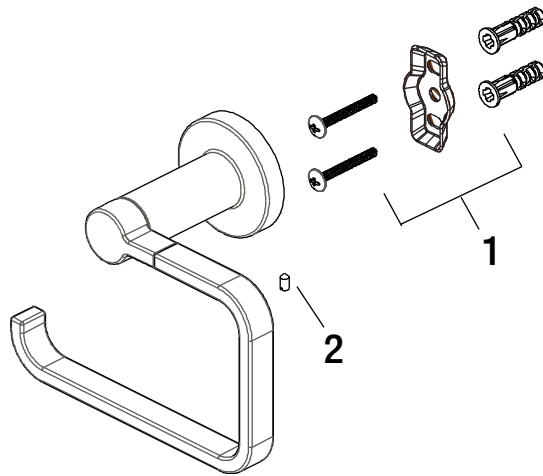

## Replacement Parts List

Glacier Bay Modern Series Towel Ring

MODEL	STORE SKU #	FINISH
20154-0501	1002927611	Chrome

Many replacement parts can be purchased online or at your local store. Please use the table below to identify the part SKU number needed, go to [HOMEDEPOT.COM](http://HOMEDEPOT.COM), and check for online and store availability. If you can't find the part you are looking for, please call 1-855-HD-GLACIER.

Part	Description	Part #	Internet SKU #	Store SKU #
1	Plastic Anchor	RP80061	<a href="#">207107132</a>	
	Mounting Bracket			
	Wood Screw			
2	Set Screw	RP50078		