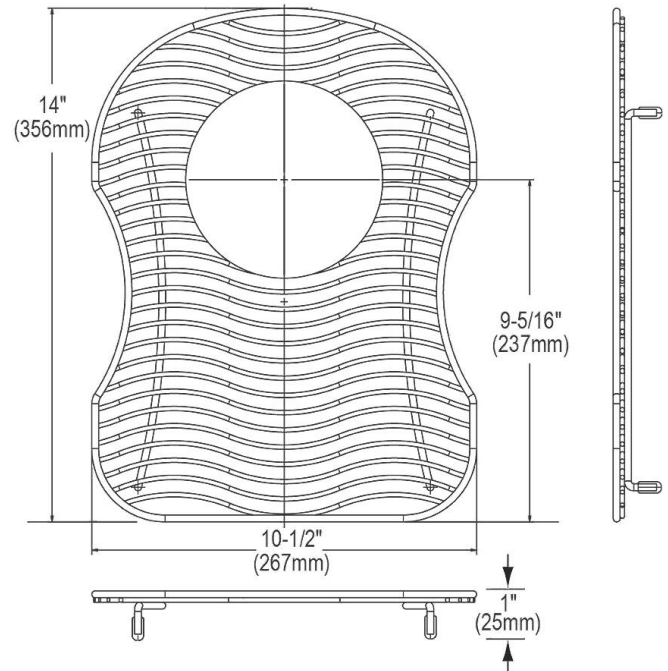

PART: _____ QTY: _____

PROJECT: _____

CONTACT: _____

DATE: _____

NOTES: _____

APPROVAL: _____

In keeping with our policy of continuing product improvement, Elkay reserves the right to change product specifications without notice. Please visit elkay.com for the most current version of Elkay product specification sheets. This specification describes an Elkay product with design, quality, and functional benefits to the user. When making a comparison of other producers' offerings, be certain these features are not overlooked.