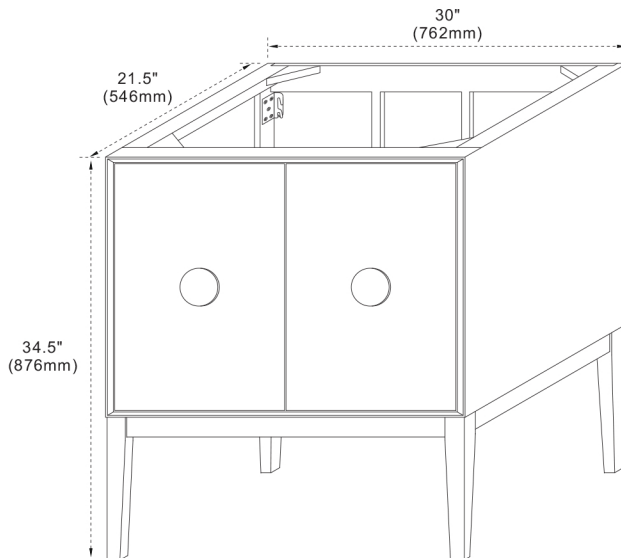

Model: 400400

FEATURES

1. Single 18" oval undermount sink cutout;
2. 8" wide spread faucet holes;
3. 4" height backsplash included;
4. Thickness laminated to 1.2"

TOP COLORS/FINISHES

WM - Natural White Carrara marble;
BG - Natural Black Galaxy Granite;
GY - Natural Grey Granite;
WE - White Engineer Quartz