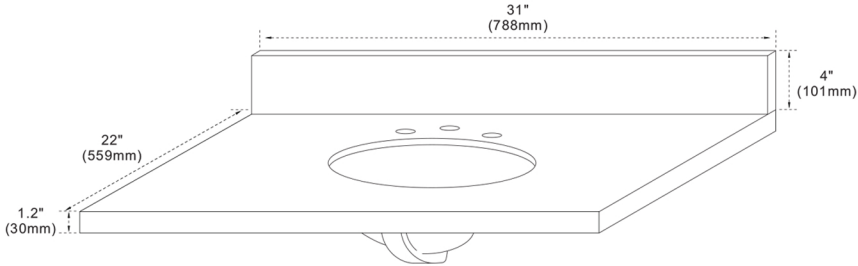

Model: 400400

FEATURES

1. Single 18" oval undermount sink cutout;
2. 8" wide spread faucet holes;
3. 4" height backsplash included;
4. Thickness laminated to 1.2"

TOP COLORS/FINISHES

WM - Natural White Carrara marble;
BG - Natural Black Galaxy Granite;
GY - Natural Grey Granite;
WE - White Engineer Quartz