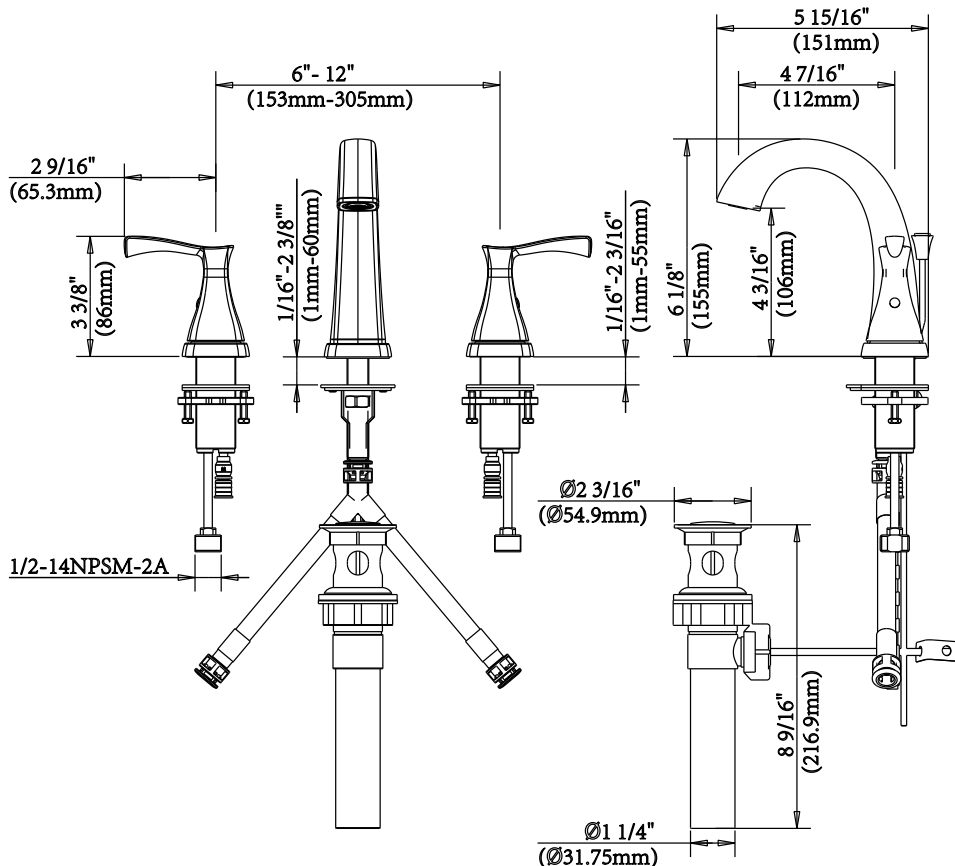

Glacier Bay Jaci 8 in. Widespread 2-Handle High-Arc Bathroom Faucet

MODEL	STORE SKU#	FINISH
FW6AC012CP	1001-3816-748	Chrome

FEATURES

- 3 Installation Holes Required
- 1/2" IPS Connections
- Max Flow Rate: 1.2 gpm (4.5 L/min) at 60 psi
- Max Countertop Thickness: 2 13/16"
- Spout Reach: 4 7/16"
- Spout Height: 4 3/16"
- Drip-Free Ceramic Cartridge
- With ABS Pop-up
- With Zinc Lever Handle
- Easy Clean Aerator

WARRANTY

- Limited Lifetime Warranty

INSTALLATION DIMENSIONS