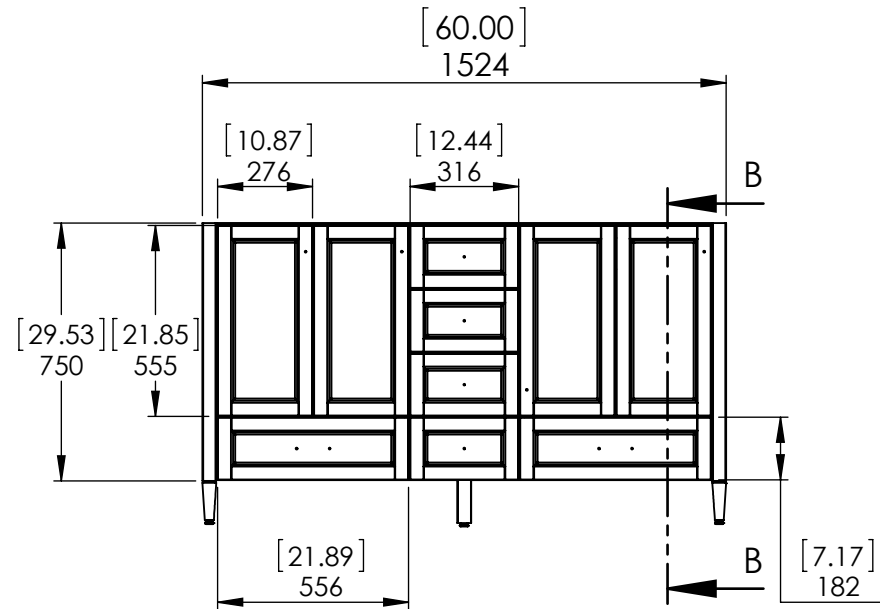

Top View

Isometric View

Side View of Central Drawers

Front View

SECTION B-B  
SCALE 1 : 22

Side View

DWR	ARB	03/26/18
REV	R&D	03/26/18
APP	ING	03/26/18

SCALE: 1:20 MODELO:

ITEM: CB60-WH CB60-ST CB60-FG	CB60-CH CB60-CR	REV <b>A</b>
-------------------------------------	--------------------	-----------------

NAME: **Claxby 60in- White/  
Sterling**

MATERIAL: **German Beech 4/4  
Laminated Particle Board**

UNLESS OTHERWISE SPECIFIED  
 DIMENSIONS ARE IN MM. AND (INCHES)  
 TOLERANCES ARE  
 + 0.125 [3.175] - 0.125 [-3.175]  
 SCALE:1:16

	NAME	DATE
DRAWN	O. Razo	09/18/17
CHECKED	R. Rubio	09/18/17
ENG APPR.	R. Rubio	09/18/17
MFG APPR.	C. Leal	09/18/17

  
**Wood Crafters**

SIZE DWG. NO. SHEET 2 OF 2  
**A** Shark Tank 61x22 Rect REV. **1**