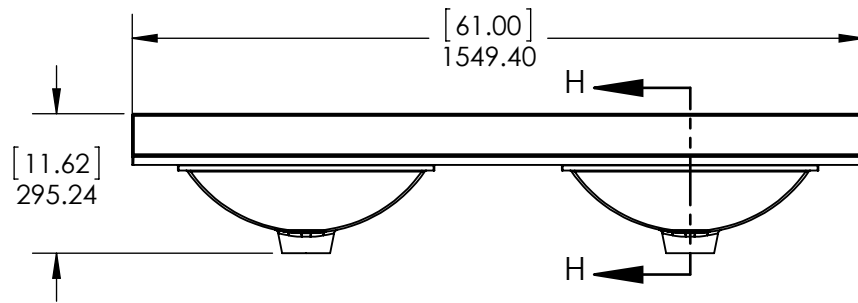

Rev #	Approved by	Change
0	R. Rubio	Released
1	R. Rubio	New Model Added

PROPRIETARY AND CONFIDENTIAL
THE INFORMATION CONTAINED IN THIS DRAWING IS THE SOLE PROPERTY OF WOODCRAFTERS. ANY REPRODUCTION IN PART OR AS A WHOLE WITHOUT THE WRITTEN PERMISSION OF WOODCRAFTERS IS PROHIBITED.

UNLESS OTHERWISE SPECIFIED
DIMENSIONS ARE IN MM. AND (INCHES)
TOLERANCES ARE
+0.125 [3.175] -0.125 [-3.175]
SCALE:1:16

	NAME	DATE
DRAWN	O. Razo	09/18/17
CHECKED	R. Rubio	09/18/17
ENG APPR.	R. Rubio	09/18/17
MFG APPR.	C. Leal	09/18/17

SIZE	DWG. NO.	SHEET 1 OF 2
A	Shark Tank 61x22 Rect	REV. 1