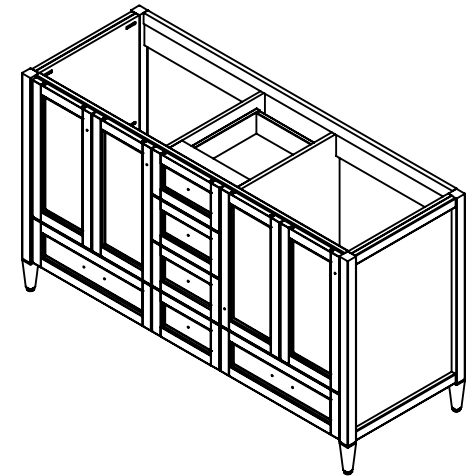

Top View

Isometric View

Side View of Central Drawers

Front View

SECTION B-B  
SCALE 1 : 22

Side View

DWR	ARB	03/26/18
REV	R&D	03/26/18
APP	ING	03/26/18

SCALE: 1:20 MODELO:

ITEM: CB60-WH CB60-ST CB60-FG	CB60-CH CB60-CR	REV <b>A</b>
-------------------------------------	--------------------	-----------------

NAME: **Claxby 60in- White/  
Sterling**

MATERIAL: **German Beech 4/4  
Laminated Particle Board**