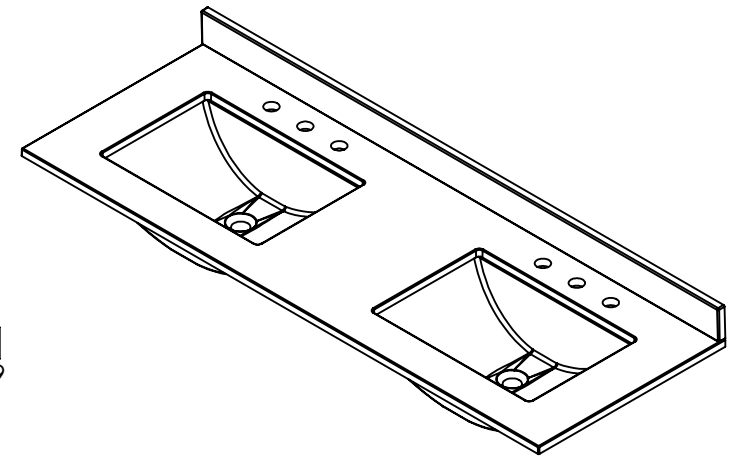

Rev #	Approved by	Change
0	R. Rubio	Released
1	R. Rubio	New Model Added

PROPRIETARY AND CONFIDENTIAL
THE INFORMATION CONTAINED IN THIS DRAWING IS THE SOLE PROPERTY OF WOODCRAFTERS. ANY REPRODUCTION IN PART OR AS A WHOLE WITHOUT THE WRITTEN PERMISSION OF WOODCRAFTERS IS PROHIBITED.

UNLESS OTHERWISE SPECIFIED
DIMENSIONS ARE IN MM. AND (INCHES)
TOLERANCES ARE
+0.125 [3.175] -0.125 [-3.175]
SCALE:1:16

	NAME	DATE
DRAWN	O. Razo	09/18/17
CHECKED	R. Rubio	09/18/17
ENG APPR.	R. Rubio	09/18/17
MFG APPR.	C. Leal	09/18/17

SIZE	DWG. NO.	SHEET 1 OF 2
A	Shark Tank 61x22 Rect	REV. 1