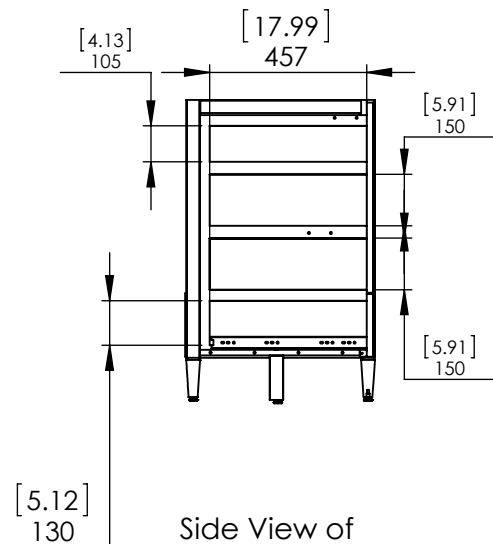

Top View

Isometric View

Side View of Central Drawers

Front View

SECTION B-B  
SCALE 1 : 22

Side View

DWR	ARB	03/26/18
REV	R&D	03/26/18
APP	ING	03/26/18

SCALE: 1:20 MODELO:

UNLESS OTHERWISE SPECIFIED  
 DIMENSIONS ARE IN MM. AND (INCHES)  
 TOLERANCES ARE  
 +0.125 [3.175] -0.125 [-3.175]  
 SCALE:1:16

	NAME	DATE
DRAWN	O. Razo	09/18/17
CHECKED	R. Rubio	09/18/17
ENG APPR.	R. Rubio	09/18/17
MFG APPR.	C. Leal	09/18/17

UNLESS OTHERWISE SPECIFIED  
 DIMENSIONS ARE IN MM. AND (INCHES)  
 TOLERANCES ARE  
 + 0.125 [3.175] - 0.125 [-3.175]  
 SCALE:1:16

	NAME	DATE
DRAWN	O. Razo	09/18/17
CHECKED	R. Rubio	09/18/17
ENG APPR.	R. Rubio	09/18/17
MFG APPR.	C. Leal	09/18/17

  
**Wood Crafters**

SIZE DWG. NO. SHEET 2 OF 2  
**A** Shark Tank 61x22 Rect REV. **1**