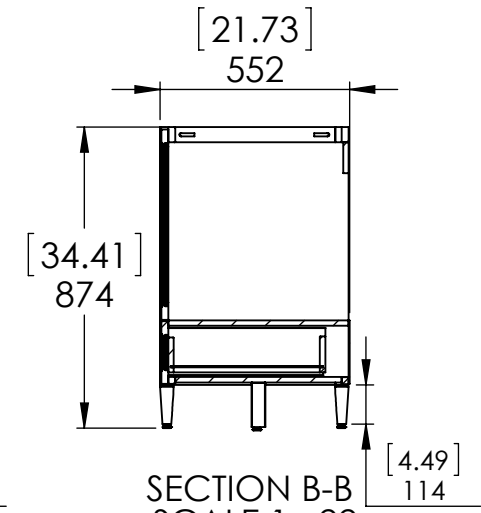

Top View

Isometric View

Side View of Central Drawers

Front View

SECTION B-B  
SCALE 1 : 22

Side View

DWR	ARB	03/26/18
REV	R&D	03/26/18
APP	ING	03/26/18

SCALE: 1:20 MODELO:

UNLESS OTHERWISE SPECIFIED  
 DIMENSIONS ARE IN MM. AND (INCHES)  
 TOLERANCES ARE  
 +0.125 [3.175] -0.125 [-3.175]  
 SCALE:1:16

	NAME	DATE
DRAWN	O. Razo	09/18/17
CHECKED	R. Rubio	09/18/17
ENG APPR.	R. Rubio	09/18/17
MFG APPR.	C. Leal	09/18/17

UNLESS OTHERWISE SPECIFIED  
 DIMENSIONS ARE IN MM. AND (INCHES)  
 TOLERANCES ARE  
 + 0.125 [3.175] - 0.125 [-3.175]  
 SCALE:1:16

	NAME	DATE
DRAWN	O. Razo	09/18/17
CHECKED	R. Rubio	09/18/17
ENG APPR.	R. Rubio	09/18/17
MFG APPR.	C. Leal	09/18/17

  
**Wood Crafters**

SIZE DWG. NO. SHEET 2 OF 2  
**A** Shark Tank 61x22 Rect REV. **1**