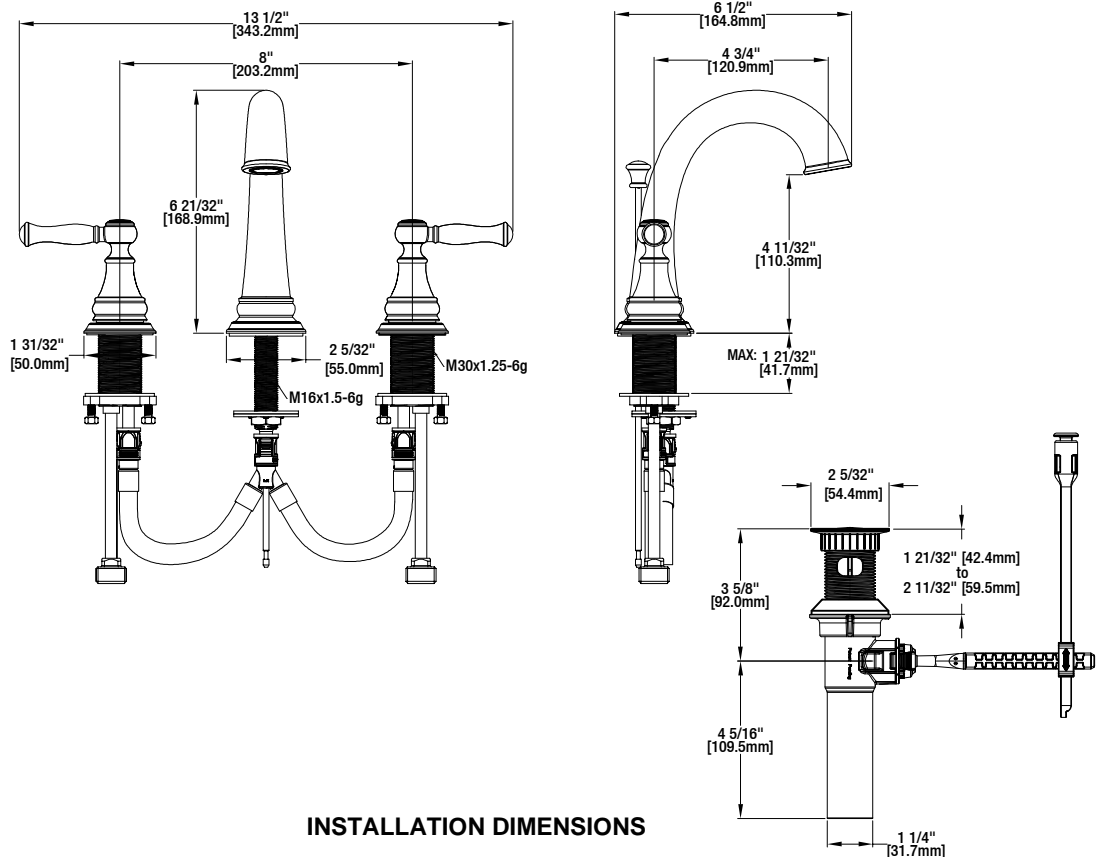

WARRANTY

- Limited Lifetime Warranty

INSTALLATION DIMENSIONS

Glacier Bay reserves the right to make changes in specifications and materials and to change and discontinue models, both without notice or obligation. Dimensions are for reference only.