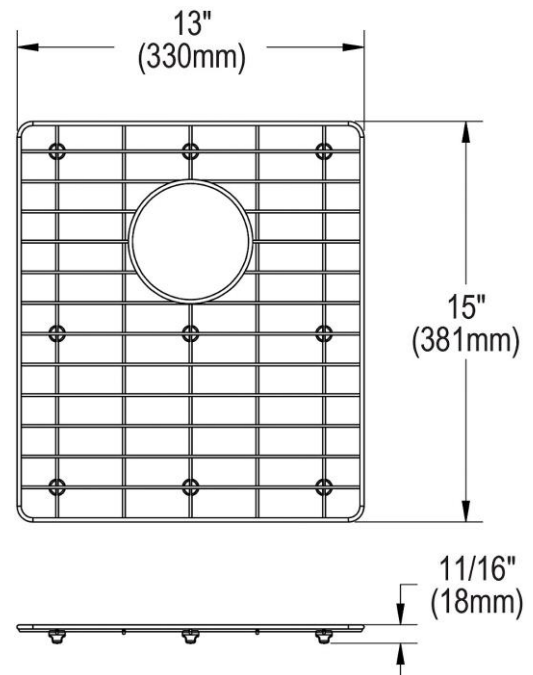

Material:	Stainless Steel
Finish:	Polished Stainless Steel
Dimensions:	13" x 15" x 11/16"
Fits Bowl Size(s):	Fits Crosstown bowl size: 14" x 16"

Special Note: For bowls with rear center drain opening.

AMERICAN PRIDE. A LIFETIME TRADITION.
Like your family, the Elkay family has values and traditions that endure. For almost a century, Elkay has been a family-owned and operated company, providing thousands of jobs that support our families and communities.

[Clean and Care Manual (PDF)](#)

[Clean and Care Manual (PDF)](#)

[Installation Instructions (PDF)](#)

[Warranty (PDF)](#)