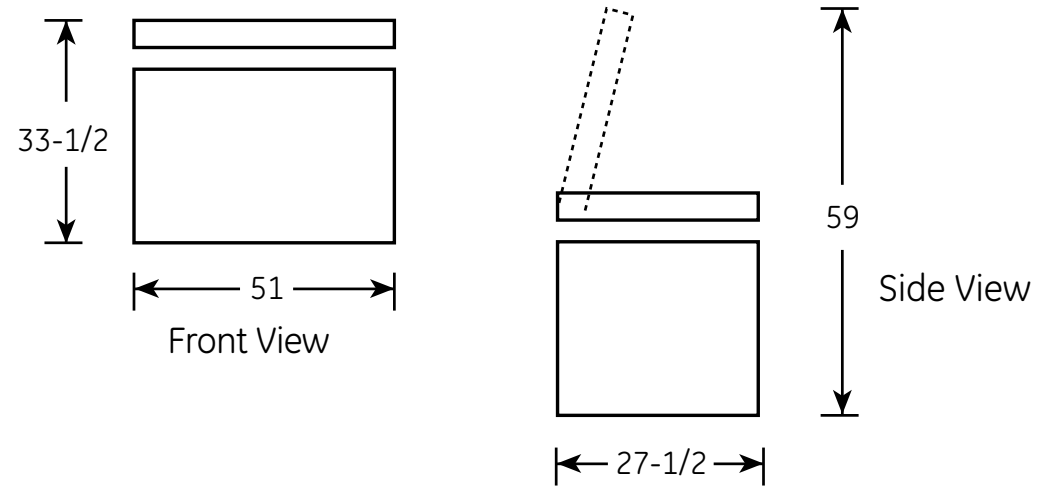

FCM11PH

GE® 10.6 Cu. Ft. Chest Freezer

Dimensions and Installation Information (in inches)

Air Clearance	
Each side (in.)	3
Back (in.)	3

For answers to your Monogram,® Cafe™ Series, Profile™ Series or GE® appliance questions, visit our website atgeappliances.com or call GE Answer Center® service, 800.626.2000.

Specification Revised 10/14

FCM11PH

GE® 10.6 Cu. Ft. Chest Freezer

Features and Benefits

- 10.6 cu. ft. capacity
- Interior lighting - Makes it easy to see what is inside
- Lock with key - Allows you to protect your valuable food items from unintentional entry
- Power "On" light - Easily see if the freezer is working without having to open the door
- 3 lift-out, sliding bulk storage baskets - Offers flexibility to organize and store favorite foods for quick, easy access
- Adjustable temperature control - Easy to use controls to select the temperature for your needs
- Recessed handles - A streamlined design offers a clean appearance
- Upfront defrost water drain - Conveniently located to easily drain water during defrosting
- Manual defrost - Manually defrost the freezer on your schedule
- Model FCM11PH - White