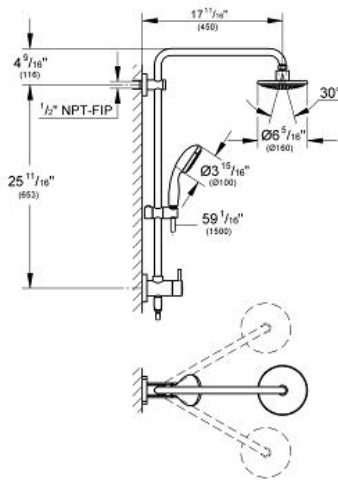

RETRO-FIT 160 Shower System

MODEL # 26123000

Pure Freude
an Wasser

GROHE

Product Description: RETRO-FIT 160 Shower System

Standard Specification:

- Consisting of:
- Euphoria Cosmopolitan shower head, 2.0 gpm (27 807)
- With ball joint
- Rotation angle $\pm 15^\circ$
- New Tempesta II hand shower, 2.0 gpm (26 047)
- 2 Adjustable spray patterns: GROHE Rain O², Rain
- Metal shower hose 59" (28 417)
- Angle adapter
- **GROHE EcoJoy** technology for less water and perfect flow
- **GROHE DreamSpray** perfect spray pattern
- **GROHE StarLight** chrome finish
- **SpeedClean** anti-lime system
- Inner WaterGuide for a longer life
- Rotation cone for Twist-free function
- Suitable for instantaneous heaters from 18 kW/h

Applicable Codes & Standards:

- Energy Policy Act of 1992
- ASME A112.18.1/CSA B125.1
- EPA WaterSense®

Color:

- 26123000 StarLight Chrome