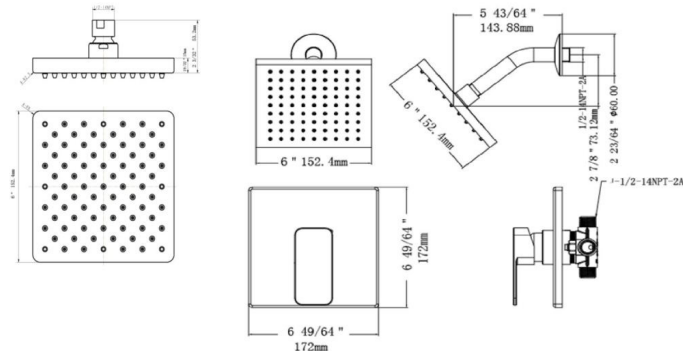

Karsen Shower Trim with Valve

Satin Nickel

SPECIFICATIONS

MATERIAL:	Zinc/ABS	WEIGHT:	4.92 lbs.
HANDLE MATERIAL:	Zinc	PVD FINISH:	No
SPOUT MATERIAL:	N/A	ESCUTCHEON INCLUDED:	Yes
CARTRIDGE MATERIAL:	N/A	VALVE INCLUDED:	Yes
WATERWAY MATERIAL:	Brass	PRESSURE BALANCED VALVE:	Yes
VALVE MATERIAL:	Brass	TYPE OF SHOWER HEAD:	Wall Mount
DRAIN MATERIAL:	N/A	SHOWER HEAD FUNCTIONS (QTY):	1
FAUCET TYPE:	Bath & Shower Trim	SHOWER HEAD NOZZLE TYPE:	Silicone
SPOUT REACH:	N/A	SHOWER HEAD SHAPE:	Square
FLOW RATE:	1.8 GPM	SHOWER HEAD PUSH BUTTON:	No
LOW FLOW:	Yes	TUB SPOUT TYPE:	N/A
HANDLES CONFIGURATION:	Single Handle	TUB SPOUT DIVERTER INCLUDED:	No
HANDLE REACH:	N/A		
QUICK ATTACH INCLUDED:	Yes		
DIMENSIONS:	76" H x 5.66" L x 6.77" D		