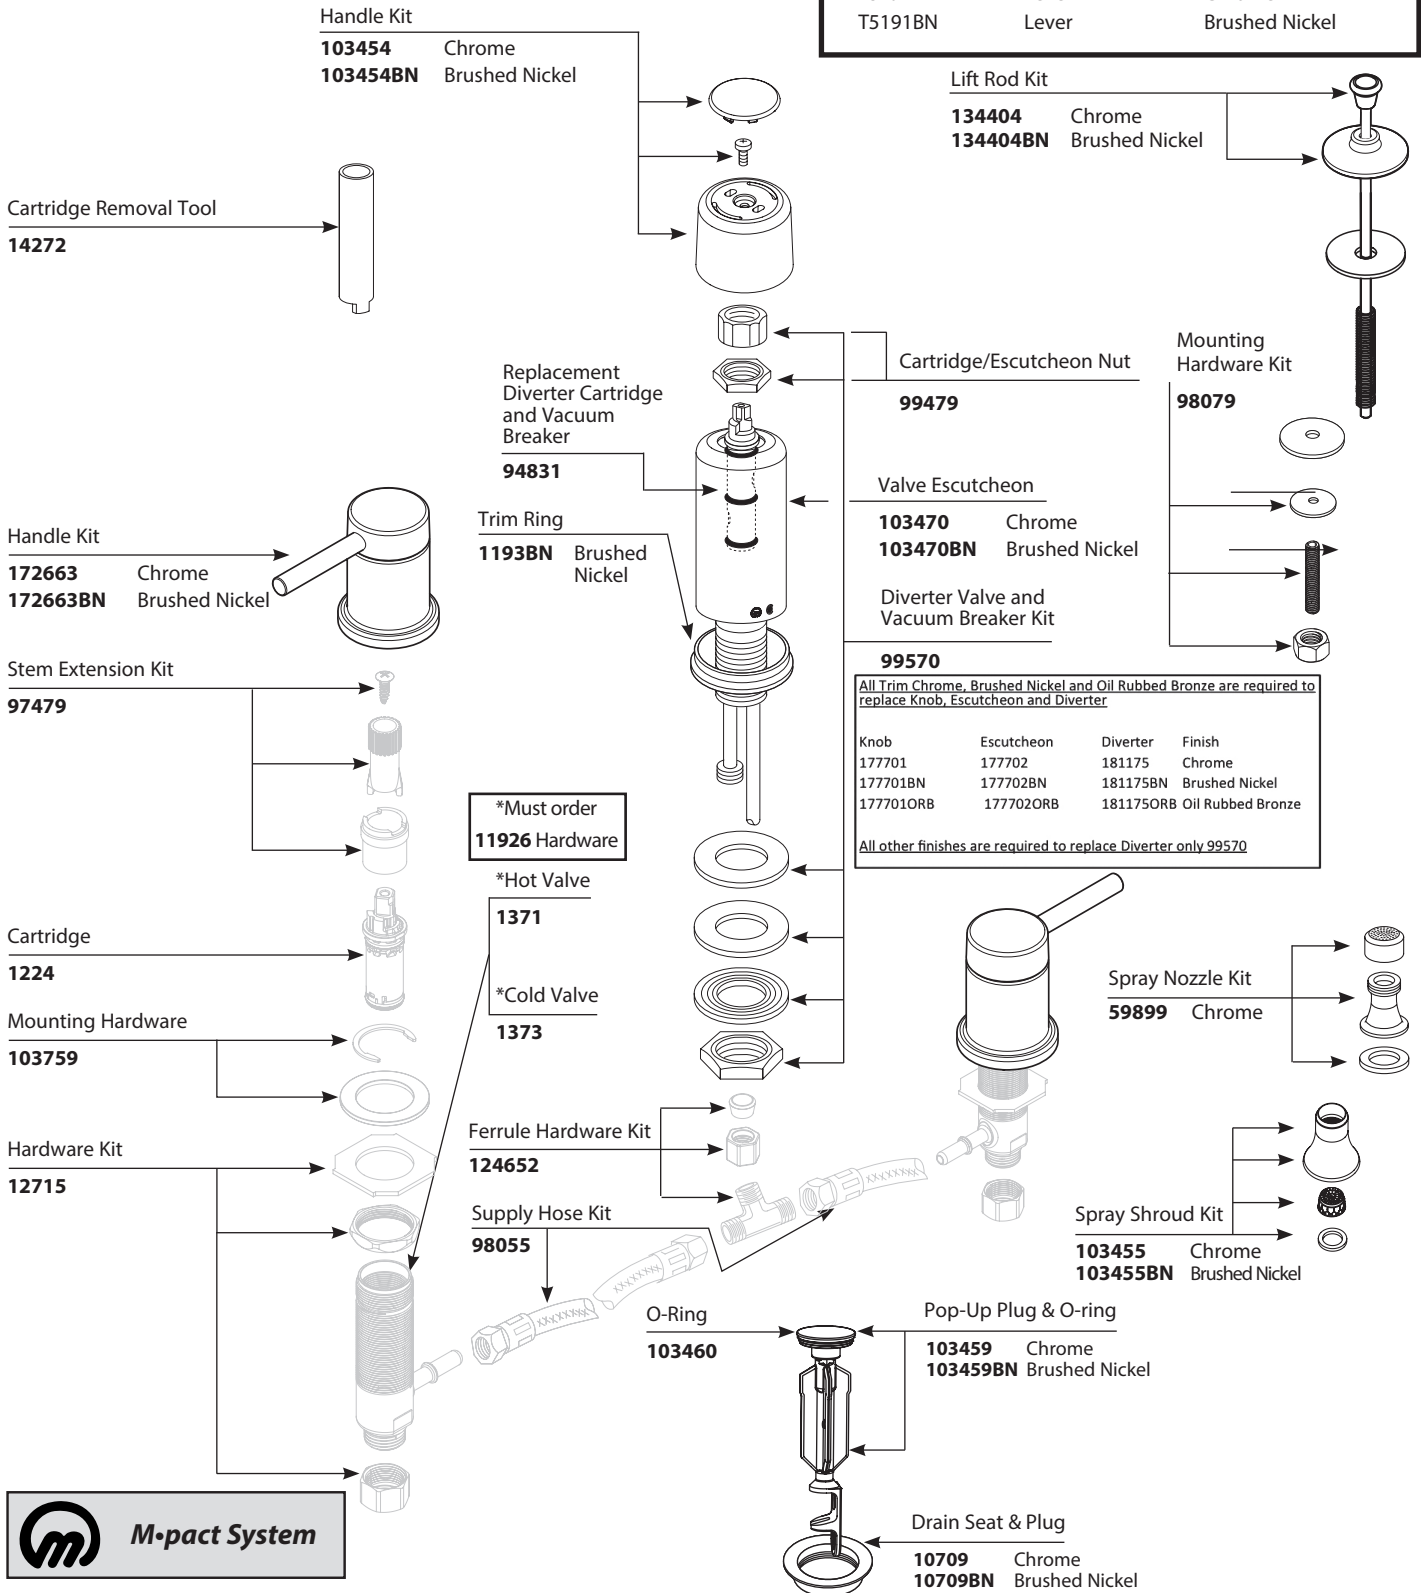

Buy it for looks. Buy it for life.®

■ Order by Part Number

■ Use with 9200 valve

# Illustrated Parts

ALIGN™ Two-Handle Bidet Trim		
MODEL	HANDLE	FINISH
T5191	Lever	Chrome
T5191BN	Lever	Brushed Nickel

TO ORDER PARTS CALL: 1-800-BUY-MOEN

www.moen.com