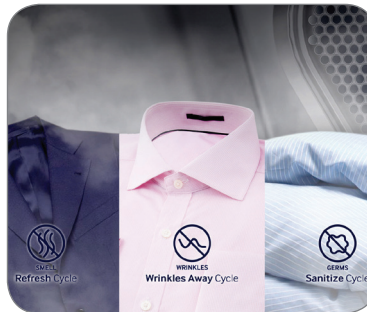

DVE50M7450W

SAMSUNG

Samsung Electric Dryer

7.4 cu. ft. Capacity DOE

Signature Features

Multi-Steam Technology

- Steam away wrinkles, odors, bacteria and static.

Eco Dry

- Uses up to 25% less energy for every load.

Sensor Dry

- Optimizes the time and temperature to dry clothes thoroughly, avoiding heat damage.

Available Color

White

Multi-Steam Technology

Eco Dry

Features

- Multi-Steam Technology
- Eco Dry
- Sensor Dry
- Smart Care
- 11 Preset Dry Cycles
- 7 Options
- 4 Temperature Settings
- Interior Drum Light
- 7.4 cu. ft. Capacity
- LED Display: Ice Blue
- Reversible See-Through Door
- Wrinkle Prevent Option
- 4-Way Venting
- Powder Coat Interior