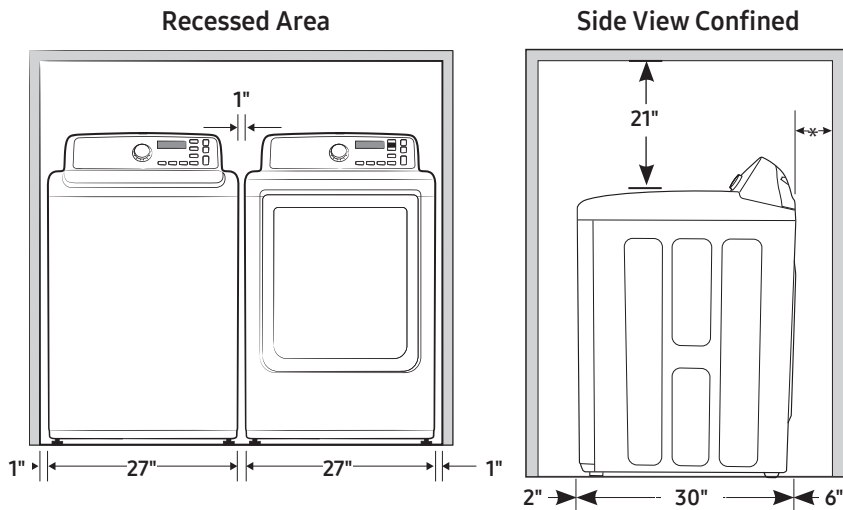

DVE50M7450W

SAMSUNG

Samsung Electric Dryer

7.4 cu. ft. Capacity DOE

Installation Specifications

Alcove or closet installation

Minimum clearances for closets and alcoves:

Sides – 1"
Top – 21"
Rear – 6"
Closet Front – 2"

If the washer and dryer are installed together, the closet front must have at least a 72-inch² unobstructed air opening. Your washer alone does not require a specific air opening.

*Required spacing (External exhaust elbow may require additional space.)