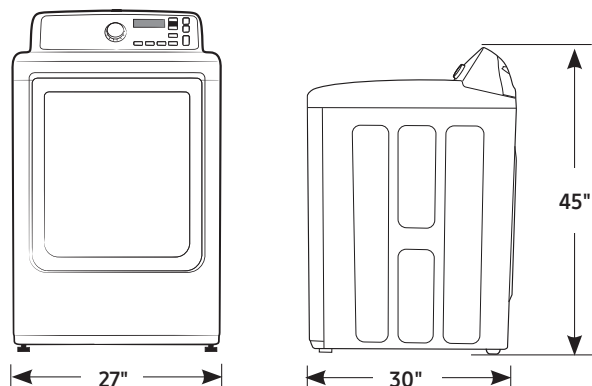

Installation Specifications

Alcove or closet installation

Minimum clearances for closets and alcoves:

Sides – 1"
Top – 21"
Rear – 6"
Closet Front – 2"

If the washer and dryer are installed together, the closet front must have at least a 72-inch² unobstructed air opening. Your washer alone does not require a specific air opening.

*Required spacing (External exhaust elbow may require additional space.)

Dimensions

4-Way Venting

11 Preset Dry Cycles:

Steam Refresh, Steam Sanitize, Steam Wrinkle Away, Normal, Heavy Duty, Towels, Permanent Press, Bedding, Delicates, Time Dry, Quick Dry

2 Sound Level Settings:

On/Off

Warranty

One (1) Year Parts and Labor

Product Dimensions & Weight (WxHxD)

Dimensions: 27" x 45" x 30"

Weight: 121.3 lbs

Shipping Dimensions & Weight (WxHxD)

Dimensions: 29⁹/₁₆" x 47³/₄" x 31³/₁₆"

Weight: 130.1 lbs

Electric	Model #	UPC Code
White	DVE50M7450W	887276196978
Gas		
White	DVG50M7450W	887276197012
Matching Washer		
White	WA50M7450AW	887276196411