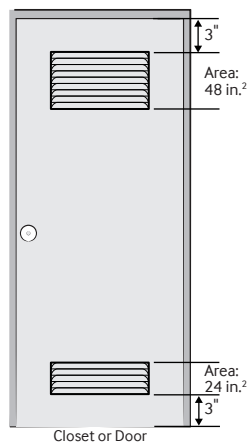

Convenience

- Child Lock
- Filter Check Indicator

Rating

644 kWh/yr

DVE50M7450W

SAMSUNG

Samsung Electric Dryer

7.4 cu. ft. Capacity DOE

Installation Specifications

Alcove or closet installation

Minimum clearances for closets and alcoves:

Sides – 1"
Top – 21"
Rear – 6"
Closet Front – 2"

If the washer and dryer are installed together, the closet front must have at least a 72-inch² unobstructed air opening. Your washer alone does not require a specific air opening.

2 Sound Level Settings:

On/Off

Warranty

One (1) Year Parts and Labor

Product Dimensions & Weight (WxHxD)

Dimensions: 27" x 45" x 30"

Weight: 121.3 lbs

Shipping Dimensions & Weight (WxHxD)

Dimensions: 29⁹/₁₆" x 47³/₄" x 31³/₁₆"

Weight: 130.1 lbs

Electric	Model #	UPC Code
White	DVE50M7450W	887276196978
Gas		
White	DVG50M7450W	887276197012
Matching Washer		
White	WA50M7450AW	887276196411