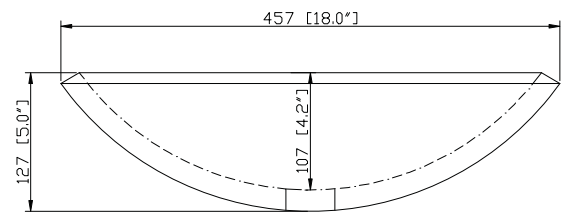

## Nominal Dimension

- 18W x 18D x 5H inches
- 460 x 460 x 127 mm

## Product Diagrams

Top

Front