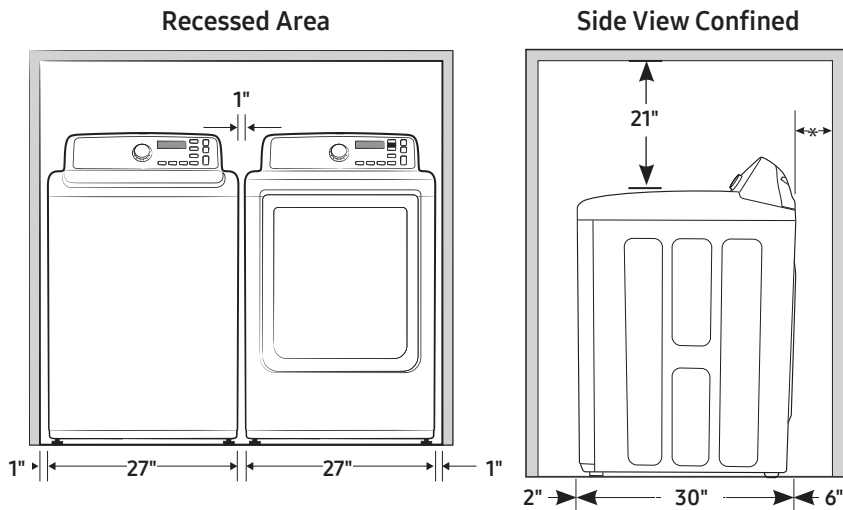

DV45H7000EW

SAMSUNG

Samsung Electric Dryer

7.4 cu. ft. Capacity DOE

Installation Specifications

Alcove or closet installation

Minimum clearances for closets and alcoves:

Sides – 1"
Top – 21"
Rear – 6"
Closet Front – 2"

If the washer and dryer are installed together, the closet front must have at least a 72-inch² unobstructed air opening. Your washer alone does not require a specific air opening.

*Required spacing (External exhaust elbow may require additional space.)

4-Way Venting

9 Preset Dry Cycles:

Normal, Heavy Duty, Permanent Press, Bedding, Delicates, Sanitize, Time Dry, Quick Dry, Wrinkle Release

6 Options:

Mixed Load Bell, Wrinkle Prevent, Adjust Time (Up), Adjust Time (Down), Child Lock, Sound On/Off

3 Temperature Settings:

High, Medium, Low

4 Dry Levels:

Very Dry, More Dry, Normal Dry, Damp Dry

2 Signal Level Settings:

On/Off

Warranty

One (1) Year Parts and Labor

Product Dimensions & Weight (WxHxD)

Dimensions: 27" x 43⁷/₈" x 30"

Weight: 121 lbs

Shipping Dimensions & Weight (WxHxD)

Dimensions: 29⁹/₁₆" x 46⁷/₈" x 31³/₁₆"

Weight: 130 lbs

Electric	Model #	UPC Code
White	DV45H7000EW	887276963877

Gas		
White	DV45H7000GW	887276963891

Matching Washer	Model #	UPC Code
White	WA50M7450AW	887276857930