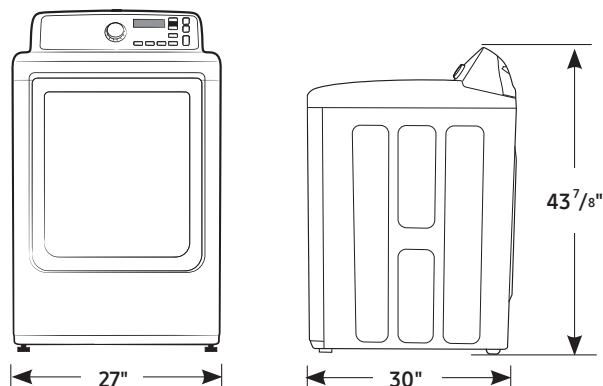

On/Off

Warranty

One (1) Year Parts and Labor

Product Dimensions & Weight (WxHxD)

Dimensions: 27" x 43⁷/₈" x 30"

Weight: 121 lbs

Shipping Dimensions & Weight (WxHxD)

Dimensions: 29⁹/₁₆" x 46⁷/₈" x 31³/₁₆"

Weight: 130 lbs

Electric	Model #	UPC Code
White	DV45H7000EW	887276963877

Gas		
White	DV45H7000GW	887276963891

Matching Washer	Model #	UPC Code
White	WA50M7450AW	887276857930

Dimensions

Actual color may vary. Design, specifications, and color availability are subject to change without notice. Non-metric weights and measurements are approximate.