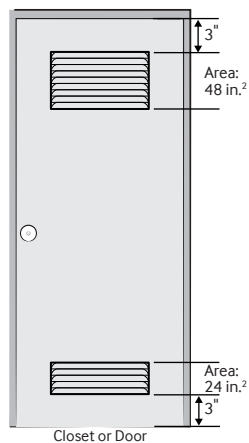

Rating

644 kWh/yr

DV45H7000EW

SAMSUNG

Samsung Electric Dryer

7.4 cu. ft. Capacity DOE

Installation Specifications

Alcove or closet installation

Minimum clearances for closets and alcoves:

Sides – 1"
Top – 21"
Rear – 6"
Closet Front – 2"

If the washer and dryer are installed together, the closet front must have at least a 72-inch² unobstructed air opening. Your washer alone does not require a specific air opening.

On/Off

Warranty

One (1) Year Parts and Labor

Product Dimensions & Weight (WxHxD)

Dimensions: 27" x 43⁷/₈" x 30"

Weight: 121 lbs

Shipping Dimensions & Weight (WxHxD)

Dimensions: 29⁹/₁₆" x 46⁷/₈" x 31³/₁₆"