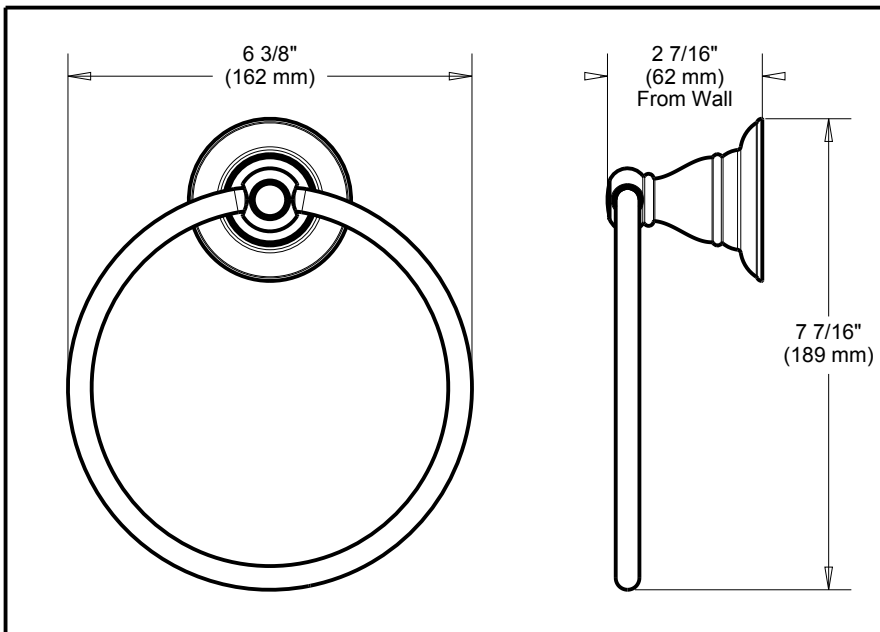

DELTA[®]

ACCESSORIES

- Porter™ Bath Collection
- Towel Ring

Submitted Model No.: _____

Specific Features: _____

STANDARD SPECIFICATIONS:

- Wood blocking is preferable behind all wall surfaces. If wood blocking is not available, the following fasteners are suggested: Tile/Masonry-Plastic or lead Anchors Plaster/drywall-Toggle bolts.
- Mounting hardware and mounting template included with product.