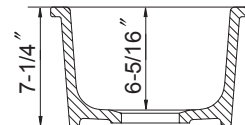

PLATUS SERIES

Fire Clay Undermount Small Bar/Prep Sink

Model PTB-1318 WH - White
PTB-1318 BQ - Biscuit

FEATURES

PTB-1318

- Non-porous glossy surface
- 6-5/16" depth
- 3-1/2" drain opening
- Chip, crack and scratch resistant
- 2 distinctive colors
- Fits 18" sink base
- Supplied with fasteners and instructions
- No cut out template is supplied as each sink dimension will vary due to the nature of fireclay manufacturing process.
- Lifetime Limited Warranty

OPTIONAL COLORS

White

Biscuit

Color variations possible due to printing constraints.

OVERALL DIMENSIONS	EACH BOWL	PACKAGING*	WEIGHT*
12-3/16" x 18-1/8"	9-7/8" x 15-3/4"	1/10 pcs.	30/340lbs.

*Standard packaging: Single boxed /Pallet of single boxed.