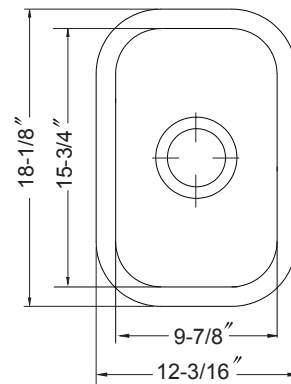

PLATUS SERIES

Fire Clay Undermount Small Bar/Prep Sink

Model PTB-1318 WH - White
PTB-1318 BQ - Biscuit

FEATURES

PTB-1318

- Non-porous glossy surface
- 6-5/16" depth
- 3-1/2" drain opening
- Chip, crack and scratch resistant
- 2 distinctive colors
- Fits 18" sink base
- Supplied with fasteners and instructions
- No cut out template is supplied as each sink dimension will vary due to the nature of fireclay manufacturing process.
- Lifetime Limited Warranty

OPTIONAL COLORS

White

Biscuit

Color variations possible due to printing constraints.

OVERALL DIMENSIONS	EACH BOWL	PACKAGING*	WEIGHT*
12-3/16" x 18-1/8"	9-7/8" x 15-3/4"	1/10 pcs.	30/340lbs.

*Standard packaging: Single boxed /Pallet of single boxed.

All dimensions are in inches. Specifications subject to change without notice.

OPTIONAL ACCESSORIES

Bottom Grid: BG-7010

Strainer : 190-9180

Project/Job name _____

Architect/Engineer _____

Contractor _____

Model _____ Q'ty _____