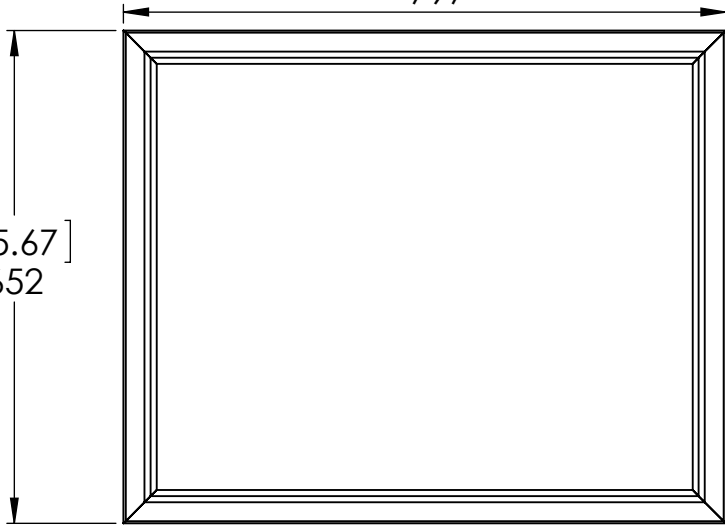

Back View

Top View

[31.38]
797

Front View

Isometric View

Side View

ITEM:	BHWM26-WH BHWM26-ST	REV	A
-------	--------------------------------------	-----	----------

NAME	Wall Mirror Brinkhill
------	------------------------------