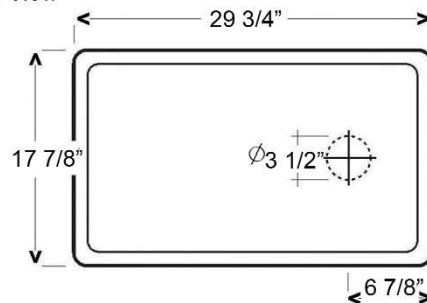

Colors:

WH White
BQ Bisque

Compliance Certification
Meets or exceeds the following specifications: ASME 112.19.2.2013 for fine fire clay for durability.

Top: 29-³/₄" W x 17-⁷/₈" D
Base: 29-¹/₂" W x 17-¹/₄" D
H: 10"

FS30 WIRE GRID available

Interior Dimensions:

Top: 27-³/₈" W x 15-³/₄" D
Base: 27-³/₈" W x 15-¹/₂" D
Basin Depth: 8-³/₄"

Top View

Bottom View

Front View

Dimensions of fixture are nominal and may vary within the range of tolerances established by ANSI Standard A112.19.2.2013 Dimensions and specifications subject to change without notice.