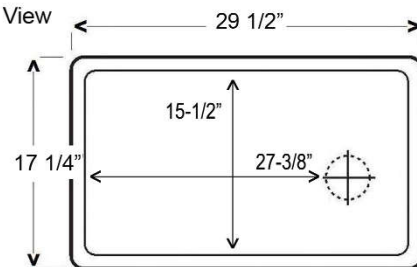

Colors:

WH White
BQ Bisque

Compliance Certification
Meets or exceeds the following specifications: ASME 112.19.2.2013 for fine fire clay for durability.

Top: 29-³/₄" W x 17-⁷/₈" D
Base: 29-¹/₂" W x 17-¹/₄" D
H: 10"

FS30 WIRE GRID available

Interior Dimensions:

Top: 27-³/₈" W x 15-³/₄" D
Base: 27-³/₈" W x 15-¹/₂" D
Basin Depth: 8-³/₄"

Top View

Bottom View

Front View

Dimensions of fixture are nominal and may vary within the range of tolerances established by ANSI Standard A112.19.2.2013 Dimensions and specifications subject to change without notice.