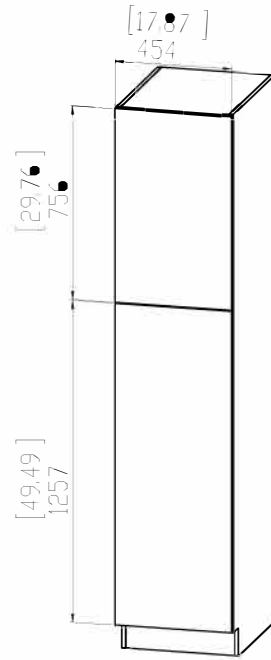

Item ID	Front Thickness [in] mm	Door Thickness [in] mm
CM2135B-WH	[.63] 16	[.63] 16

This profile belongs to CM2135B-WH

Detailed View

Profile: Cambridge White & Kitchen Gray		
<small>PROPRIETARY AND CONFIDENTIAL</small> <small>THE INFORMATION CONTAINED IN THIS DRAWING IS THE SOLE PROPERTY OF WOODCRAFTERS. ANY REPRODUCTION IN PART OR AS A WHOLE WITHOUT THE WRITTEN PERMISSION OF WOODCRAFTERS IS PROHIBITED.</small>	<small>UNLESS OTHERWISE SPECIFIED</small> <small>DIMENSIONS ARE IN MM AND [INCHES]</small> <small>TOLERANCES ARE +.039[1]-.039[1]</small> <small>SCALE:1:2</small>	

Item ID	Shelf Thickness [in] mm	Shelf Length and Width [in] mm	Depth "X" [in] mm	Description					
				Kitchens - Pantry Cabinet with adjustable shelves					
BT1884P-BT	[.75] 19	[16.61x22.58] 422x573.50	[24.7] 626.5	REV	ECC#	Description	REV'D BY DATE	CHK'D BY DATE	APRV'D BY DATE
BT1884P-WH	[.75] 19		[24.5] 623.5	1		Add BT1884P-RC	CR 12/14/17	DR 12/14/17	AH 12/14/17
BT1884P-PC	[.75] 19		[24.7] 626.5	2		Add CM1884P-KG	CR 12/14/17	DR 12/14/17	AH 12/14/17
CM1884P-DK	[.75] 19		[24.7] 626.5						
CM1884P-WH	[.59] 15		[24.5] 623.5						
EH1884P-GB	[.75] 19		[24.7] 626.5						
CM1884P-KG	[.75] 19	[24.5] 623.5							

Top Backing
434x743.5mm

Bottom Backing
434x1250mm

Back View

Isometric View

Front View

Side View

NAME	REV'D	DATE	DESCRIPTION
BT1884P-BT		12/14/17	
BT1884P-WH			
BT1884P-PC			
CM1884P-DK			
CM1884P-WH			
EH1884P-GB			
CM1884P-KG			

Wood Crafters

Kitchen Pantry

SCALE: 1/8" = 1'-0"

SHEET 1 OF 1