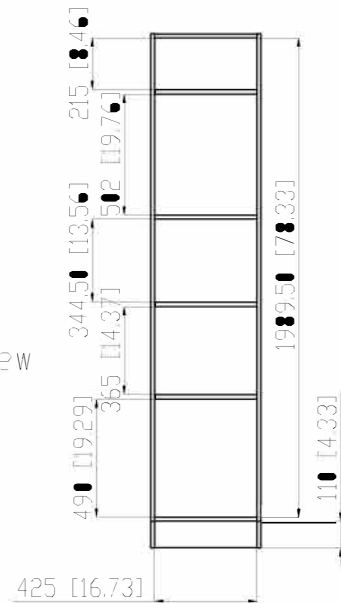

Item ID	Front Thickness [in] mm	Door Thickness [in] mm
CM2135B-WH	[.63] 16	[.63] 16

This profile belongs to CM2135B-WH

Detailed View

Profile: Cambridge White & Kitchen Gray		
<small>PROPRIETARY AND CONFIDENTIAL</small> <small>THE INFORMATION CONTAINED IN THIS DRAWING IS THE SOLE PROPERTY OF WOODCRAFTERS. ANY REPRODUCTION IN PART OR AS A WHOLE WITHOUT THE WRITTEN PERMISSION OF WOODCRAFTERS IS PROHIBITED.</small>	<small>UNLESS OTHERWISE SPECIFIED</small> <small>DIMENSIONS ARE IN MM AND [INCHES]</small> <small>TOLERANCES ARE +.039[1]-.039[1]</small> <small>SCALE:1:2</small>	

Item ID	Shelf Thickness [in] mm	Shelf Length and Width [in] mm	Depth "X" [in] mm	Description					
				Kitchens - Pantry Cabinet with adjustable shelves					
BT1884P-BT	[.75] 19	[16.61x22.58] 422x573.50	[24.7] 626.5	REV	ECC#	Description	REV'D BY DATE	CHK'D BY DATE	APRV'D BY DATE
BT1884P-WH	[.75] 19		[24.5] 623.5	1		Add BT1884P-RC	CR 12/14/17	DR 12/14/17	AH 12/14/17
BT1884P-PC	[.75] 19		[24.7] 626.5	2		Add CM1884P-KG	CR 12/14/17	DR 12/14/17	AH 12/14/17
CM1884P-DK	[.75] 19		[24.7] 626.5						
CM1884P-WH	[.59] 15		[24.5] 623.5						
EH1884P-GB	[.75] 19		[24.7] 626.5						
CM1884P-KG	[.75] 19	[24.5] 623.5							

Top Backing
434x743.5mm

Bottom Backing
434x1250mm

Back View

Isometric View

Front View

Side View

NAME	REV'D	DATE	DESCRIPTION
BT1884P-BT		12/14/17	
BT1884P-WH			
BT1884P-PC			
CM1884P-DK			
CM1884P-WH			
EH1884P-GB			
CM1884P-KG			

Wood Crafters

Kitchen Pantry

SCALE: 1/8" = 1'-0"

SHEET 1 OF 1