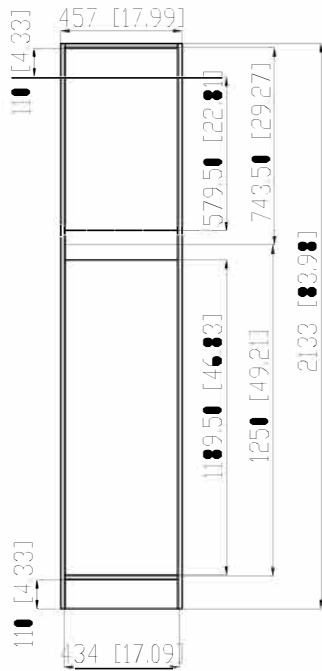

Item ID	Front Thickness [in] mm	Door Thickness [in] mm
CM2135B-WH	[.63] 16	[.63] 16

This profile belongs to CM2135B-WH

Detailed View

Profile: Cambridge White & Kitchen Gray		
<small>PROPRIETARY AND CONFIDENTIAL</small> <small>THE INFORMATION CONTAINED IN THIS DRAWING IS THE SOLE PROPERTY OF WOODCRAFTERS. ANY REPRODUCTION IN PART OR AS A WHOLE WITHOUT THE WRITTEN PERMISSION OF WOODCRAFTERS IS PROHIBITED.</small>	<small>UNLESS OTHERWISE SPECIFIED</small> <small>DIMENSIONS ARE IN MM AND [INCHES]</small> <small>TOLERANCES ARE +.039[1]-.039[1]</small> <small>SCALE:1:2</small>	

Item ID	Shelf Thickness [in] mm	Shelf Length and Width [in] mm	Depth "X" [in] mm	Description					
				Kitchens - Pantry Cabinet with adjustable shelves					
BT1884P-BT	[.75] 19	[16.61x22.58] 422x573.50	[24.7] 626.5	REV	ECC#	Description	REV'D BY DATE	CHK'D BY DATE	APRV'D BY DATE
BT1884P-WH	[.75] 19		[24.5] 623.5	1		Add BT1884P-RC	CR 12/14/17	DR 12/14/17	AH 12/14/17
BT1884P-PC	[.75] 19		[24.7] 626.5	2		Add CM1884P-KG	CR 12/14/17	DR 12/14/17	AH 12/14/17
CM1884P-DK	[.75] 19		[24.7] 626.5						
CM1884P-WH	[.59] 15		[24.5] 623.5						
EH1884P-GB	[.75] 19		[24.7] 626.5						
CM1884P-KG	[.75] 19	[24.5] 623.5							

Top Backing
434x743.5mm

Bottom Backing
434x1250mm

Back View

Isometric View

Front View

Side View

NAME	REV'D	DATE	DESCRIPTION
BT1884P-BT		12/14/17	
BT1884P-WH			
BT1884P-PC			
CM1884P-DK			
CM1884P-WH			
EH1884P-GB			
CM1884P-KG			

Wood Crafters

Kitchen Pantry

SCALE: 1/8" = 1'-0"

SHEET 1 OF 1