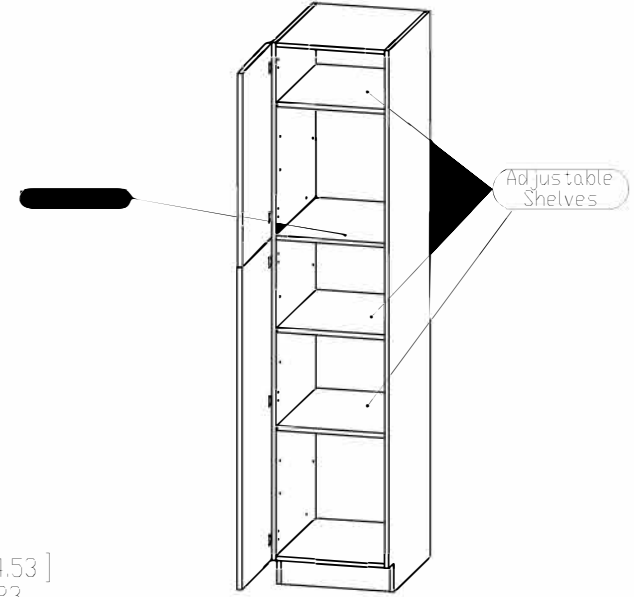

Item ID	Front Thickness [in] mm	Door Thickness [in] mm
CM2135B-WH	[.63] 16	[.63] 16

This profile belongs to CM2135B-WH

Detailed View

Profile: Cambridge White & Kitchen Gray		
<small>PROPRIETARY AND CONFIDENTIAL</small> <small>THE INFORMATION CONTAINED IN THIS DRAWING IS THE SOLE PROPERTY OF WOODCRAFTERS. ANY REPRODUCTION IN PART OR AS A WHOLE WITHOUT THE WRITTEN PERMISSION OF WOODCRAFTERS IS PROHIBITED.</small>	<small>UNLESS OTHERWISE SPECIFIED</small> <small>DIMENSIONS ARE IN MM AND [INCHES]</small> <small>TOLERANCES ARE +.039[1]-.039[1]</small> <small>SCALE:1:2</small>	

Item ID	Shelf Thickness [in] mm	Shelf Length and Width [in] mm	Depth "X" [in] mm	Description					
				Kitchens - Pantry Cabinet with adjustable shelves					
BT1884P-BT	[.75] 19	[16.61x22.58] 422x573.50	[24.7] 626.5	REV	ECC#	Description	REV'D BY DATE	CHK'D BY DATE	APRV'D BY DATE
BT1884P-WH	[.75] 19		[24.5] 623.5	1		Add BT1884P-RC	CR 12/14/17	DR 12/14/17	AH 12/14/17
BT1884P-PC	[.75] 19		[24.7] 626.5	2		Add CM1884P-KG	CR 12/14/17	DR 12/14/17	AH 12/14/17
CM1884P-DK	[.75] 19		[24.7] 626.5						
CM1884P-WH	[.59] 15		[24.5] 623.5						
EH1884P-GB	[.75] 19		[24.7] 626.5						
CM1884P-KG	[.75] 19	[24.5] 623.5							

Top Backing
434x743.5mm

Bottom Backing
434x1250mm

Back View

Isometric View

Front View

Side View

NAME	REV'D	DATE	DESCRIPTION
BT1884P-BT		12/14/17	
BT1884P-WH			
BT1884P-PC			
CM1884P-DK			
CM1884P-WH			
EH1884P-GB			
CM1884P-KG			

Wood Crafters

Kitchen Pantry

SCALE: 1/8" = 1'-0"

SHEET 1 OF 1