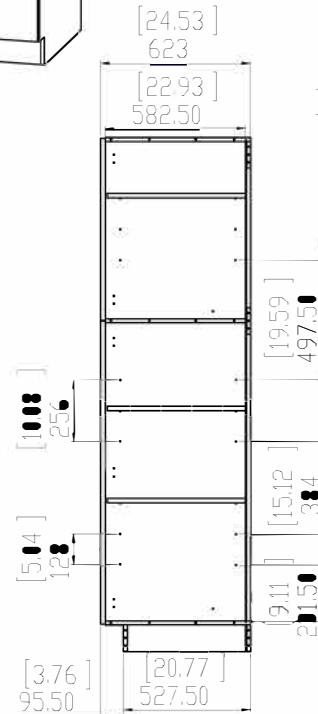

Item ID	Front Thickness [in] mm	Door Thickness [in] mm
CM2135B-WH	[.63] 16	[.63] 16

This profile belongs to CM2135B-WH

Detailed View

Profile: Cambridge White & Kitchen Gray		
<small>PROPRIETARY AND CONFIDENTIAL</small> <small>THE INFORMATION CONTAINED IN THIS DRAWING IS THE SOLE PROPERTY OF WOODCRAFTERS. ANY REPRODUCTION IN PART OR AS A WHOLE WITHOUT THE WRITTEN PERMISSION OF WOODCRAFTERS IS PROHIBITED.</small>	<small>UNLESS OTHERWISE SPECIFIED</small> <small>DIMENSIONS ARE IN MM AND [INCHES]</small> <small>TOLERANCES ARE +.039[1]-.039[1]</small> <small>SCALE:1:2</small>	

Item ID	Shelf Thickness [in] mm	Shelf Length and Width [in] mm	Depth "X" [in] mm	Description					
				Kitchens - Pantry Cabinet with adjustable shelves					
BT1884P-BT	[.75] 19	[16.61x22.58] 422x573.50	[24.7] 626.5	REV	ECC#	Description	REV'D BY DATE	CHK'D BY DATE	APRV'D BY DATE
BT1884P-WH	[.75] 19		[24.5] 623.5	1		Add BT1884P-RC	CR 12/14/17	DR 12/14/17	AH 12/14/17
BT1884P-PC	[.75] 19		[24.7] 626.5	2		Add CM1884P-KG	CR 12/14/17	DR 12/14/17	AH 12/14/17
CM1884P-DK	[.75] 19		[24.7] 626.5						
CM1884P-WH	[.59] 15		[24.5] 623.5						
EH1884P-GB	[.75] 19		[24.7] 626.5						
CM1884P-KG	[.75] 19	[24.5] 623.5							

Top Backing
434x743.5mm

Bottom Backing
434x1250mm

Back View

Isometric View

Front View

Side View

NAME	REV'D	DATE	DESCRIPTION
BT1884P-BT		12/14/17	
BT1884P-WH			
BT1884P-PC			
CM1884P-DK			
CM1884P-WH			
EH1884P-GB			
CM1884P-KG			

Wood Crafters

Kitchen Pantry

SCALE: 1/8" = 1'-0"

SHEET 1 OF 1