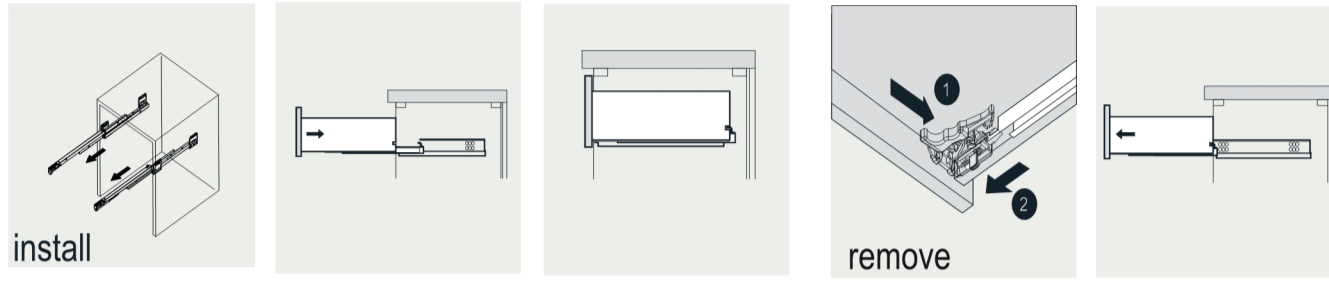

totti

MODLE NO : TVN299-36ES

- Please check your product packaging to make Sure the included accessories are in the "list of standard accessories".if any parts are missing, please contact your local dealer immediately
- Do not allow any sharp objects to come in contact with the cabinet,as it will scratch the surface
- Continuous and prolonged exposure to direct sunlight may cause discoloration to the wood.
- Continuous and prolonged exposure to direct sunlight may cause discoloration to the wood.
- Please avoid using cleaning products that contain bleach or ammonia.
- Wood surface should only be cleaned with wood care products such as soapy water or furniture polish.

ERECTING TOOL

DRAWER'S ADJUST

INSTALLATION INSTRUCTIONS