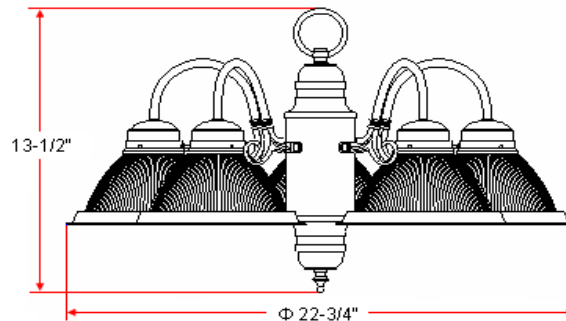

MILLBRIDGE (Polished Brass) 5 LT Chandelier

Specifications

Material Construction:	Formed Steel
Lens:	Clear Ribbed glass
Lamp Type & Wattage:	Five 60W, medium base incandescent lamps
Mounting:	Ceiling mounted chandelier
Finish:	Polished Brass (US3)
Voltage:	120V
Weight:	9.3 lbs
Companion Fixtures:	Chandeliers, wall lights, ceiling mounts, pendants

Dimensions

Warranty & Compliances

Warranty	10 Year Limited Warranty
UL	UL/cUL
ADA	N/A
EnergyStar	N/A

Companion Fixtures

5 LT Chandelier	500546	
1 LT Wall Sconce	506782	
1 LT Wall Mount	503011	
2 LT Wall Mount	503029	
2 LT Semi Flush Mount	503383	
1 LT Ceiling Mount (7"x6")	500629	
1 LT Ceiling Mount (4^{3/4}"x7^{5/8}"	507368	
1 LT Ceiling Mount (5^{7/8}"x11^{1/4}"	503037	
2 LT Ceiling Mount (5^{7/10}"x9^{1/2}"	507343	
2 LT Ceiling Mount (6^{7/8}"x13^{1/8}"	503045	
3 LT Ceiling Mount	507061	
3 LT Chandelier	509265	
Pendant (10^{3/4}"x14^{7/8}"	500876	
Pendant (12"x16^{3/4}"	500561	