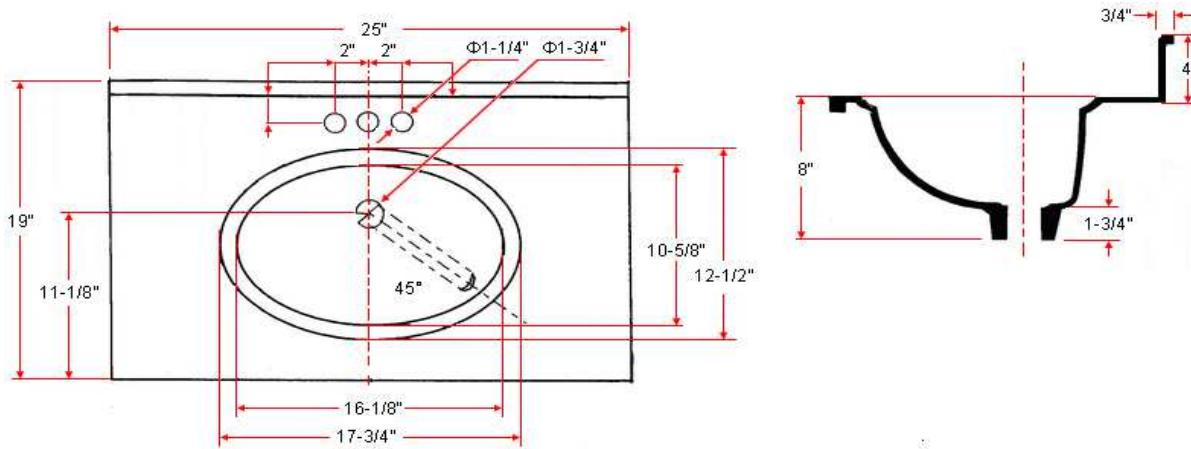

25" x 19" Oval Vanity Top

Specifications

- Material Content:** Cultured Marble
- Back splash:** Integrated
- Color:** Sandstone / Solid White / White on White / White on Bone
- Faucet Holes:** 3 holes, 4" center mount

Dimensions

Warranty & Compliances

- Warranty:** 1 Year Limited Warranty
- UPC:** Complaint
- CSA:** Complaint
- ANSI:** ANSI Z124.3 complaint

Order Codes & Finishes/Colors

	View Box	Sleeve Pack
Sandstone	551697	
Solid White	551267	552000
White on white	551051	552794
White on Bone	551101	552273