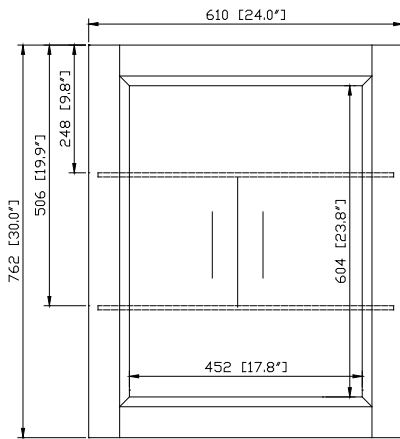

Avanity

14000-MC24-CG

Features

- Durable poplar wood frame
- Beveled-edge mirror
- Mirror hangs vertically
- Glassy shelf
- Wall cleat for easy hanging and leveling

Colors / Finishes

- Chilled Gray

Nominal Dimension

- 24W x 5D x 30H (inches)

Components

Vanity	BROOKS-CG	MODERO-CG	TRIBECA-CG
--------	-----------	-----------	------------

Product Diagrams

Front

Back

Side

Top