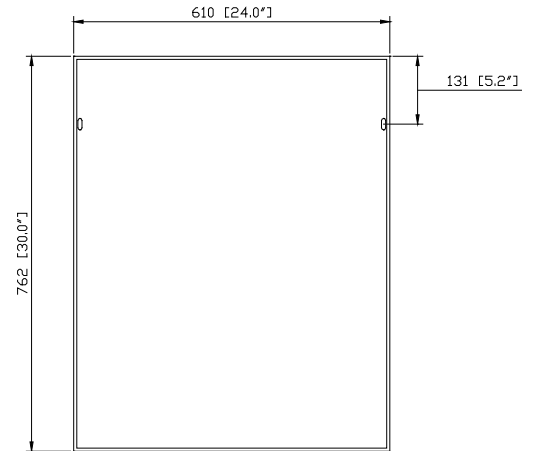

Avanity

14000-MC24-CG

Features

- Durable poplar wood frame
- Beveled-edge mirror
- Mirror hangs vertically
- Glassy shelf
- Wall cleat for easy hanging and leveling

Colors / Finishes

- Chilled Gray

Nominal Dimension

- 24W x 5D x 30H (inches)

Components

Vanity	BROOKS-CG	MODERO-CG	TRIBECA-CG
--------	-----------	-----------	------------

Product Diagrams

Front

Back

Side

Top