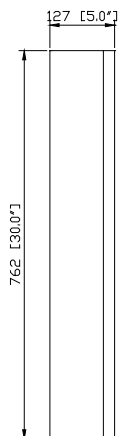

Avanity

14000-MC24-CG

Features

- Durable poplar wood frame
- Beveled-edge mirror
- Mirror hangs vertically
- Glassy shelf
- Wall cleat for easy hanging and leveling

Colors / Finishes

- Chilled Gray

Nominal Dimension

- 24W x 5D x 30H (inches)

Components

Vanity	BROOKS-CG	MODERO-CG	TRIBECA-CG
--------	-----------	-----------	------------

Product Diagrams

Front

Back

Side

Top